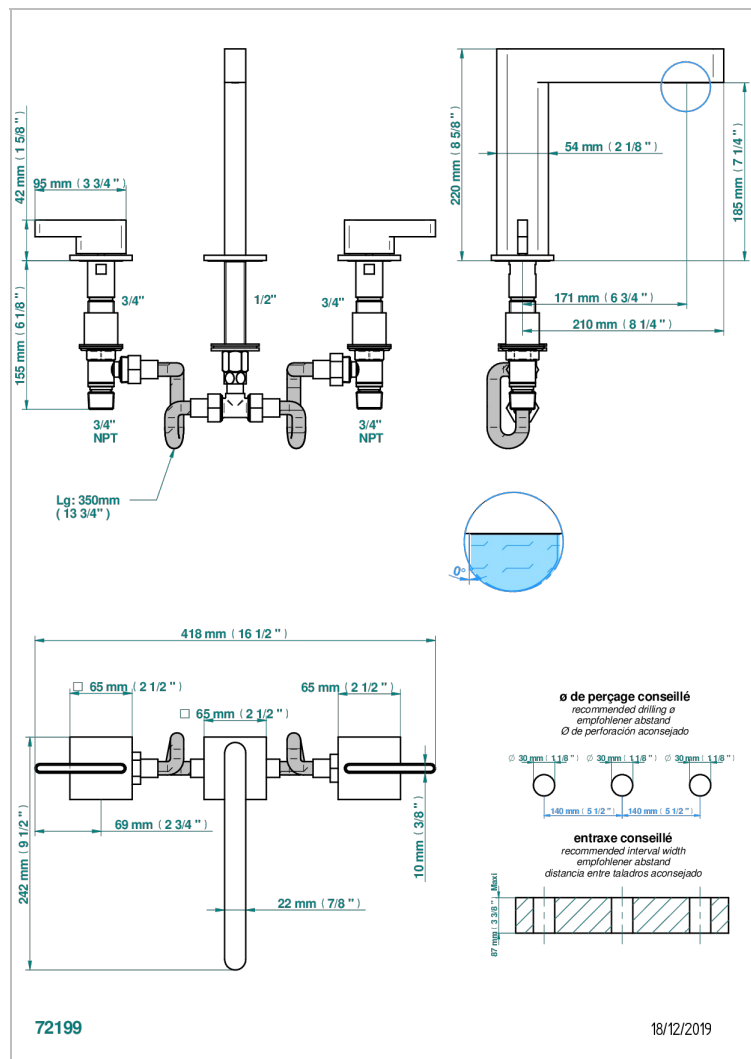

ICON-X - TITANIUM WITH LEVER HANDLES

U7M-25SGUS

Roman tub set with 3/4" valves

CHARACTERISTIC

- Icon-x - titanium with lever handles
- Roman tub set with 3/4" valves

AVAILABLE FINITIONS

Black ceram - D30
Blush PVD - H62
Brass color PVD - H49
Brown bronze color PVD - F33
Chrome polished - A02
Gold color PVD - H52