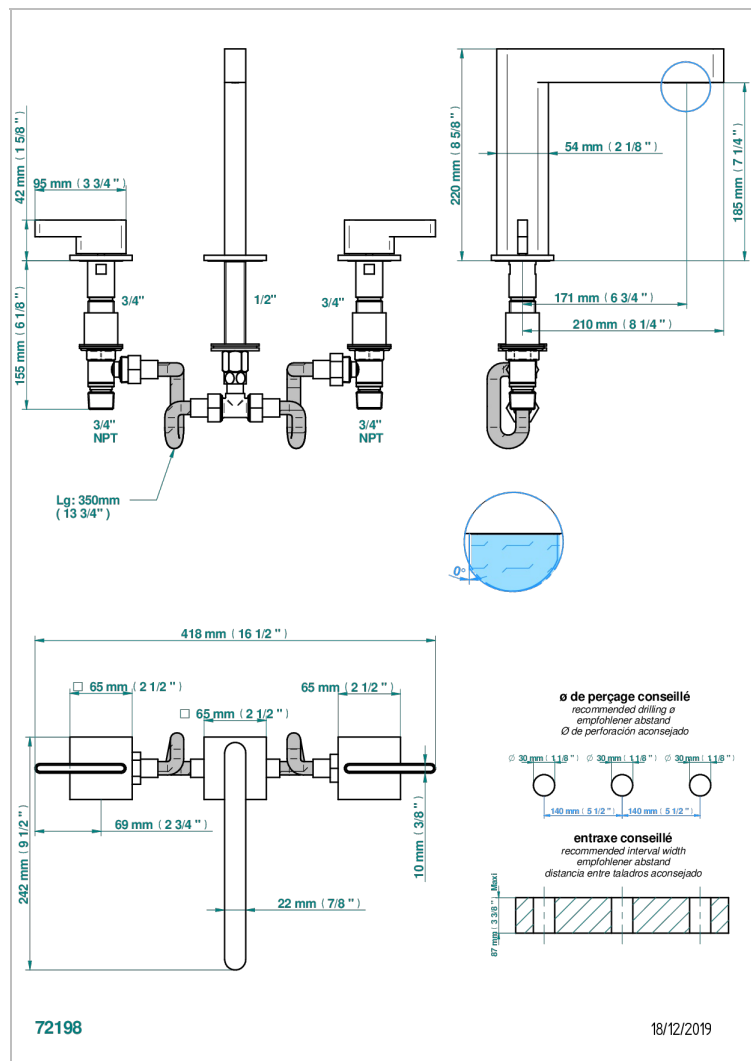

# ICON-X METAL INLAYS WITH LEVER HANDLES

U7K-25SGUS

Roman tub set with 3/4" valves

## CHARACTERISTIC

- Icon-x metal inlays with lever handles
- Roman tub set with 3/4" valves