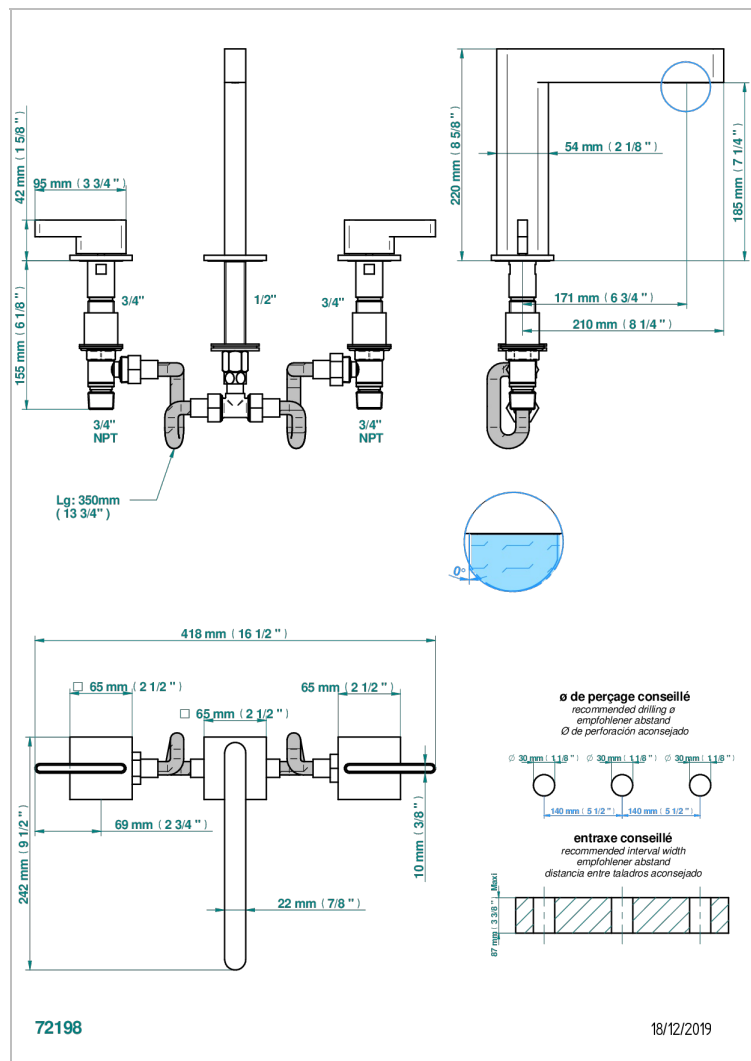

# ICON-X METAL INLAYS WITH LEVER

U7K-25SG

Rim mounted 3-hole bath mixer, super goliath spout

## CHARACTERISTIC

- ACS : 18ACCLY403
- NF : NF EN 200 - IID/A - Chrome