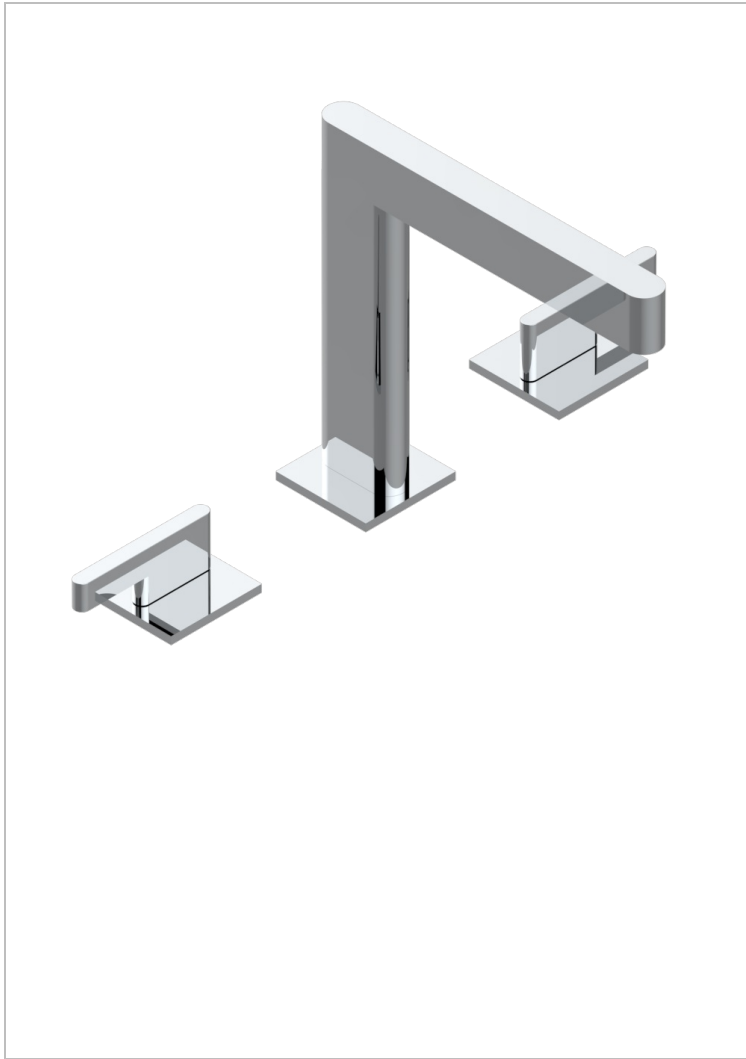

ICON-X WITH LEVER

U7H-25SG

Rim mounted 3-hole bath mixer, super goliath spout

CHARACTERISTIC

- ACS : 18ACCLY403
- NF : NF EN 200 - IID/A - Chrome

STANDARDS

AVAILABLE FINITIONS

- Antique nickel - H28
- Black ceram - D30
- Blush PVD - H62
- Brass color PVD - H49
- Brown bronze color PVD - F33
- Gold color PVD - H52

- Graphite PVD - H64
- Matt Umber PVD - H67
- Matt blush PVD - H60
- Matt brass color PVD - H50
- Matt brown bronze color PVD - F34
- Matt chrome - C02

- Matt gold - F07
- Matt gold color PVD - H53
- Matt graphite PVD - H65
- Matt nickel (color finish) - C01
- Matt nickel color PVD - H56
- Nickel color PVD - H55

- Polished chrome (color finish) - A02
- Polished gold (color finish) - F01
- Polished nickel - B01
- Soft gold - F30
- Soft matt gold - F31
- Umber PVD - H66