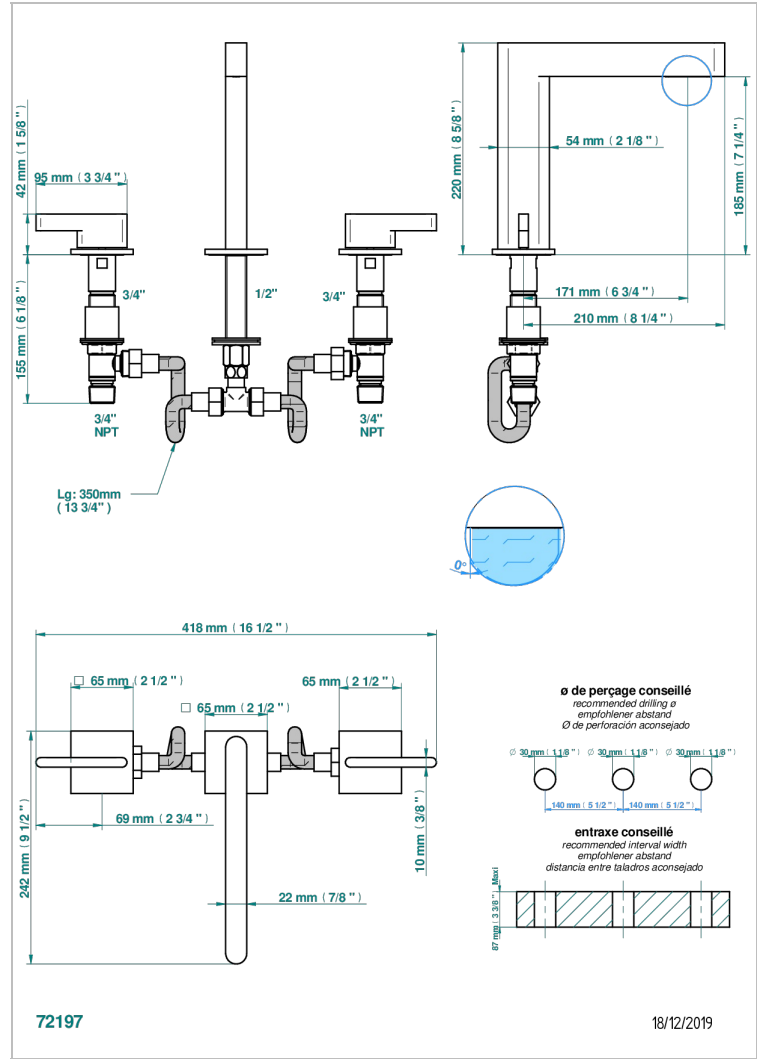

ICON-X WITH LEVER

U7H-25SG

Rim mounted 3-hole bath mixer, super goliath spout

CHARACTERISTIC

- ACS : 18ACCLY403
- NF : NF EN 200 - IID/A - Chrome

STANDARDS

AVAILABLE FINITIONS

- Antique nickel - H28
- Black ceram - D30
- Blush PVD - H62
- Brass color PVD - H49
- Brown bronze color PVD - F33
- Gold color PVD - H52