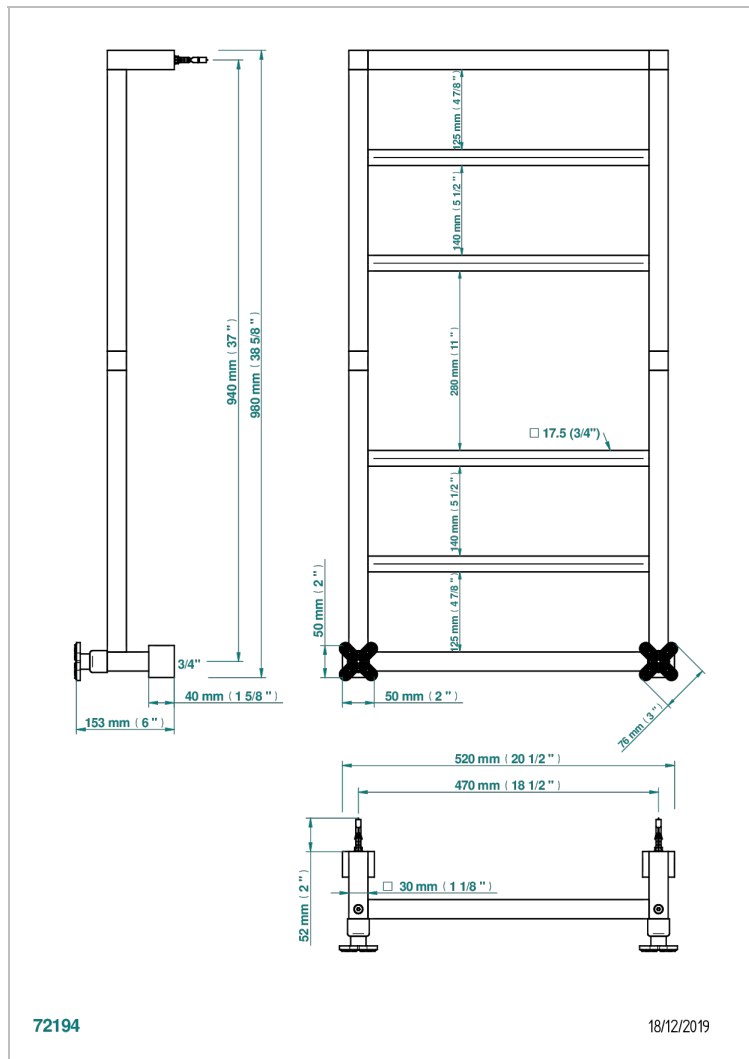

PROFIL LALIQUE CRISTAL CLARO

A6G-TWS6H2

THG[®]
PARIS

Contemporary square towel warmer, 6 rails, 520 mm x 980 mm, hydronic with 2 stylised handles

CARACTERÍSTICAS

- Profil Laliqre cristal claro
- Contemporary square towel warmer, 6 rails, 520 mm x 980 mm, hydronic with 2 stylised handles

ESPECIFICACIONES TÉCNICAS

- Pression : 0,5 bars < P < 3 bars (recommandée)
- Pressure : 7.25 psi < P < 43.5 psi (advised)
- Température eau maximale conseillée : 60°C
- Maximum water temperature advised: 140°F
- Hauteur minimale au sol (maximum height from the ground) : 60 cm (24")
- Puissance / Power : 96W à Delta T 30