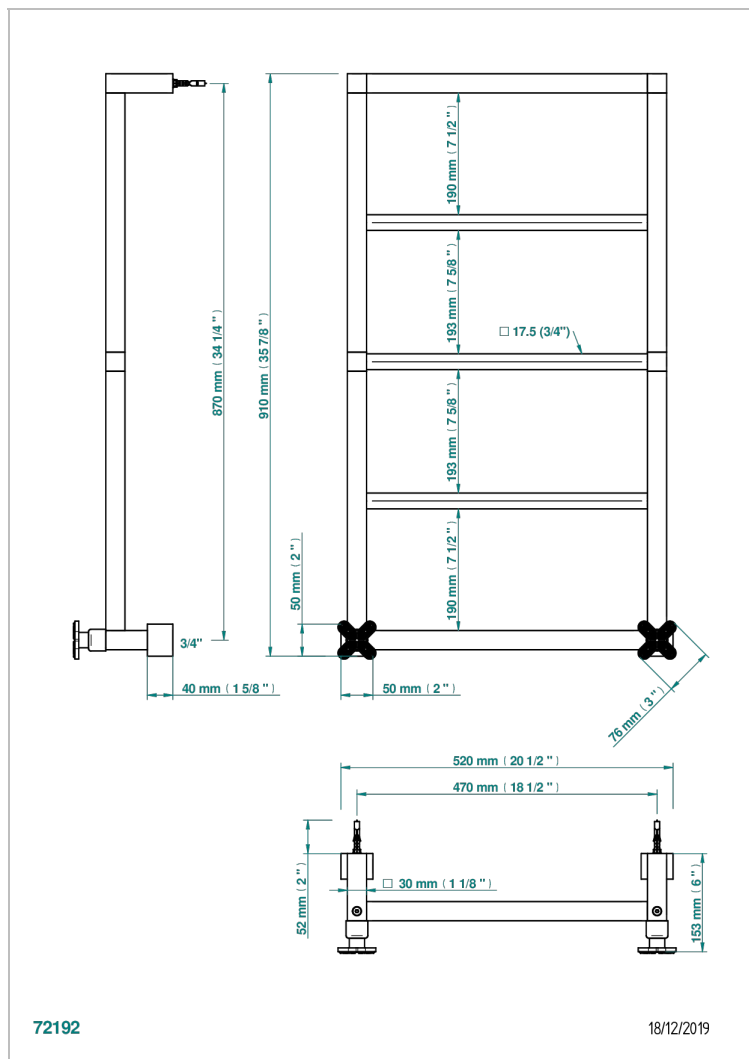

PROFIL LALIQUE CRISTAL CLARO

A6G-TWS5H2

THG[®]
PARIS

Contemporary square towel warmer, 5 rails, 520 mm x 910 mm, hydronic with 2 stylised handles

CARACTERÍSTICAS

- Profil Lali que cristal claro
- Contemporary square towel warmer, 5 rails, 520 mm x 910 mm, hydronic with 2 stylised handles

ESPECIFICACIONES TÉCNICAS

- Pression : 0,5 bars < P < 3 bars (recommandée)
- Pressure : 7.25 psi < P < 43.5 psi (advised)
- Température eau maximale conseillée : 60°C
- Maximum water temperature advised: 140°F
- Hauteur minimale au sol (maximum height from the ground) : 60 cm (24")
- Puissance / Power : 80W à Delta T 30