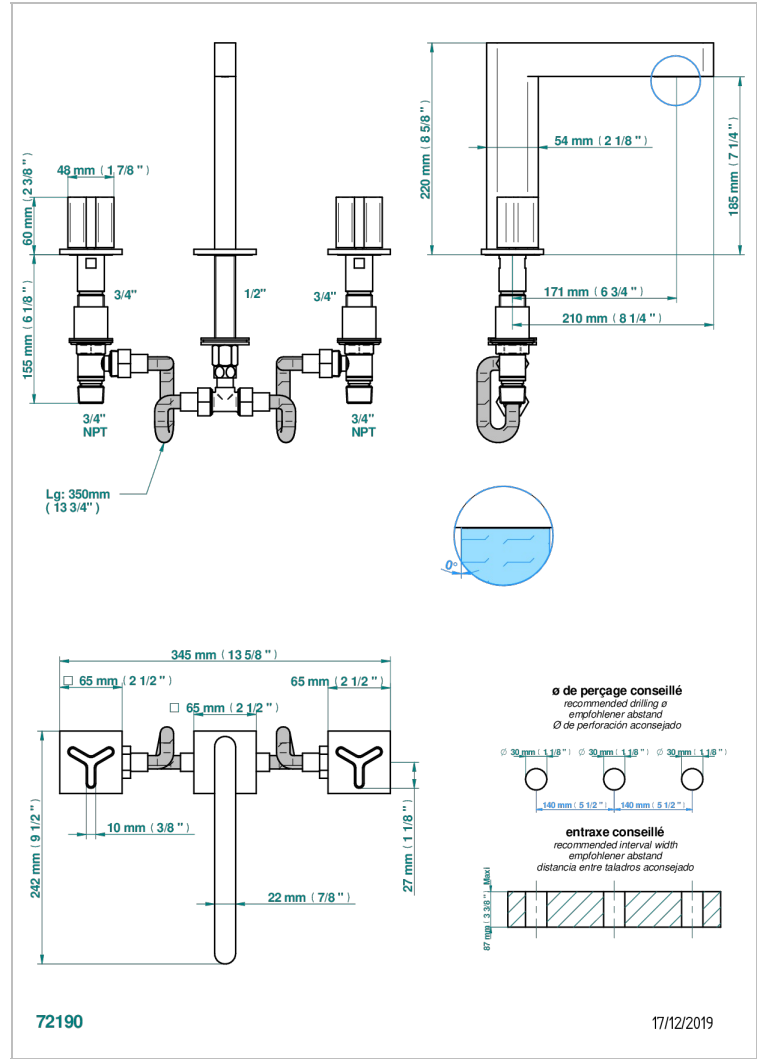

# ICON-X CARBON GOLD

U7S-25SG

Rim mounted 3-hole bath mixer, super goliath spout

## CHARACTERISTIC

- ACS : 18ACCLY403
- NF : NF EN 200 - IID/A - Chrome