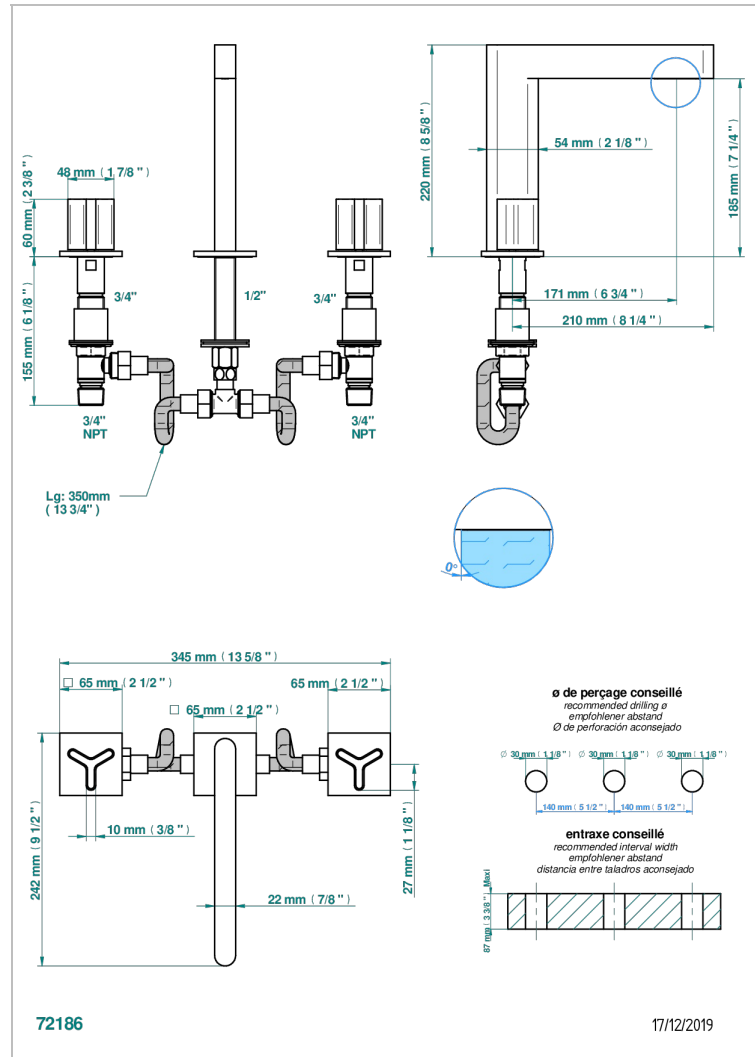

ICON-X TITANIUM

U7L-25SGUS

Roman tub set with 3/4" valves

CHARACTERISTIC

- Icon-x titanium
- Roman tub set with 3/4" valves

AVAILABLE FINITIONS

Black ceram - D30
Blush PVD - H62
Brass color PVD - H49
Brown bronze color PVD - F33
Chrome polished - A02
Gold color PVD - H52