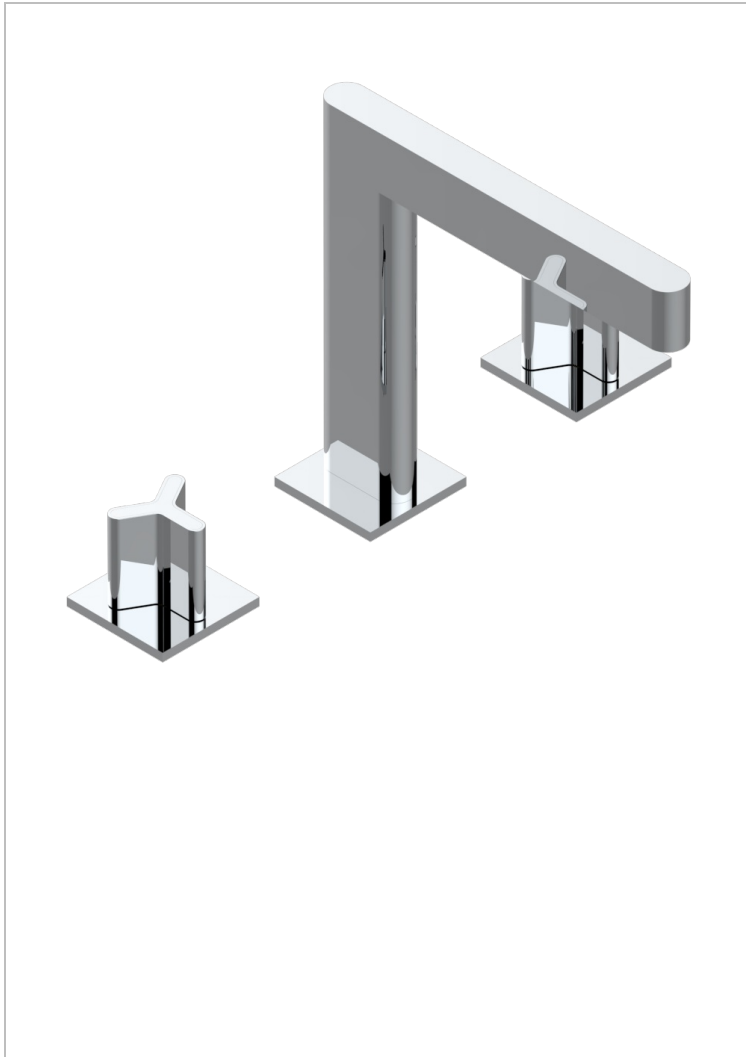

ICON-X TITANIUM

U7L-25SGUS

Roman tub set with 3/4" valves

CHARACTERISTIC

- Icon-x titanium
- Roman tub set with 3/4" valves

AVAILABLE FINITIONS

Black ceram - D30
Blush PVD - H62
Brass color PVD - H49
Brown bronze color PVD - F33
Chrome polished - A02
Gold color PVD - H52

Gold mat - F07
Gold polished - F01
Graphite PVD - H64
Matt Umber PVD - H67
Matt blush PVD - H60
Matt brass color PVD - H50

Matt brown bronze color PVD - F34
Matt chrome (American satin) - C02
Matt gold color PVD - H53
Matt graphite PVD - H65
Matt nickel (American satin) - C01
Matt nickel color PVD - H56

Nickel antique / Sovereign - H28
Nickel color PVD - H55
Nickel polished - B01
Soft gold - F30
Soft matt gold - F31
Umber PVD - H66