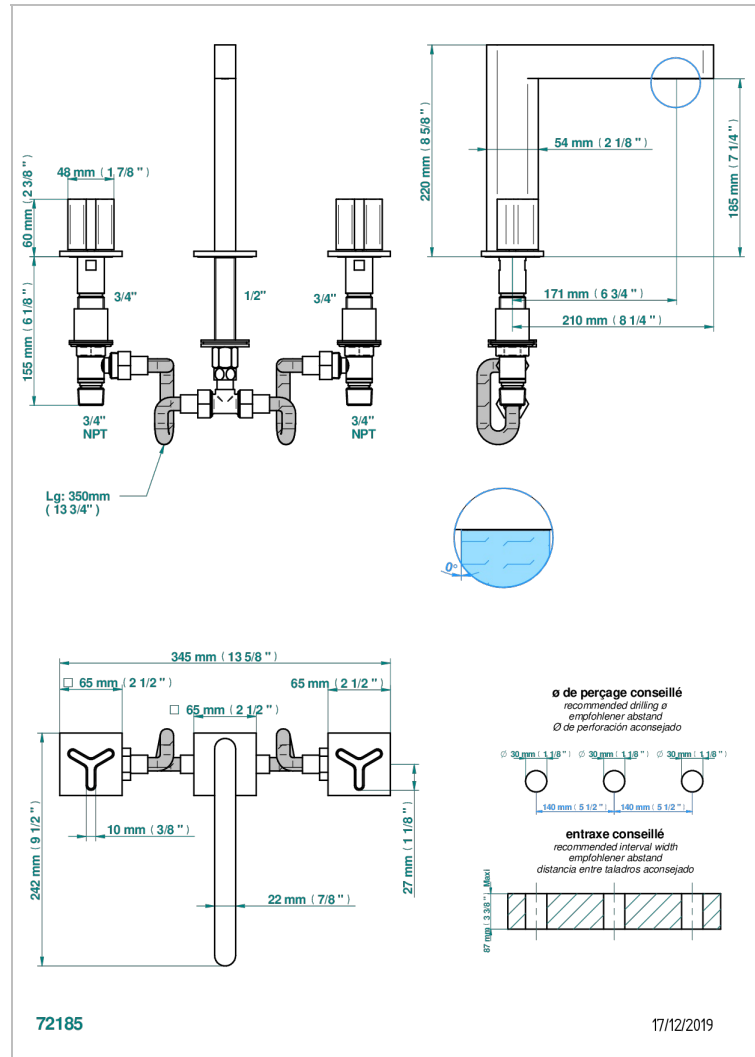

ICON-X METAL INLAYS

U7J-25SGUS

Roman tub set with 3/4" valves

CHARACTERISTIC

- Icon-x metal inlays
- Roman tub set with 3/4" valves

AVAILABLE FINITIONS

Black ceram - D30
Blush PVD - H62
Brass color PVD - H49
Brown bronze color PVD - F33
Chrome polished - A02
Gold color PVD - H52