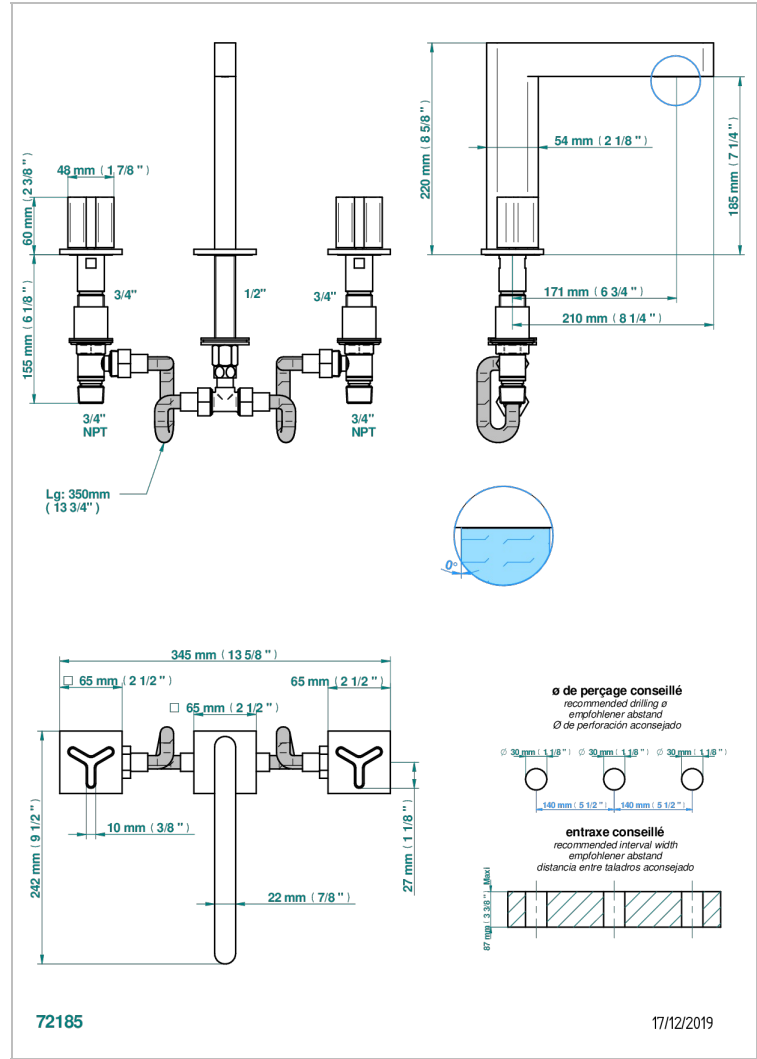

ICON-X METAL INLAYS

U7J-25SG

Rim mounted 3-hole bath mixer, super goliath spout

CHARACTERISTIC

- ACS : 18ACCLY403
- NF : NF EN 200 - IID/A - Chrome

STANDARDS

AVAILABLE FINITIONS

Antique nickel - H28
Black ceram - D30
Blush PVD - H62
Brass color PVD - H49
Brown bronze color PVD - F33
Gold color PVD - H52