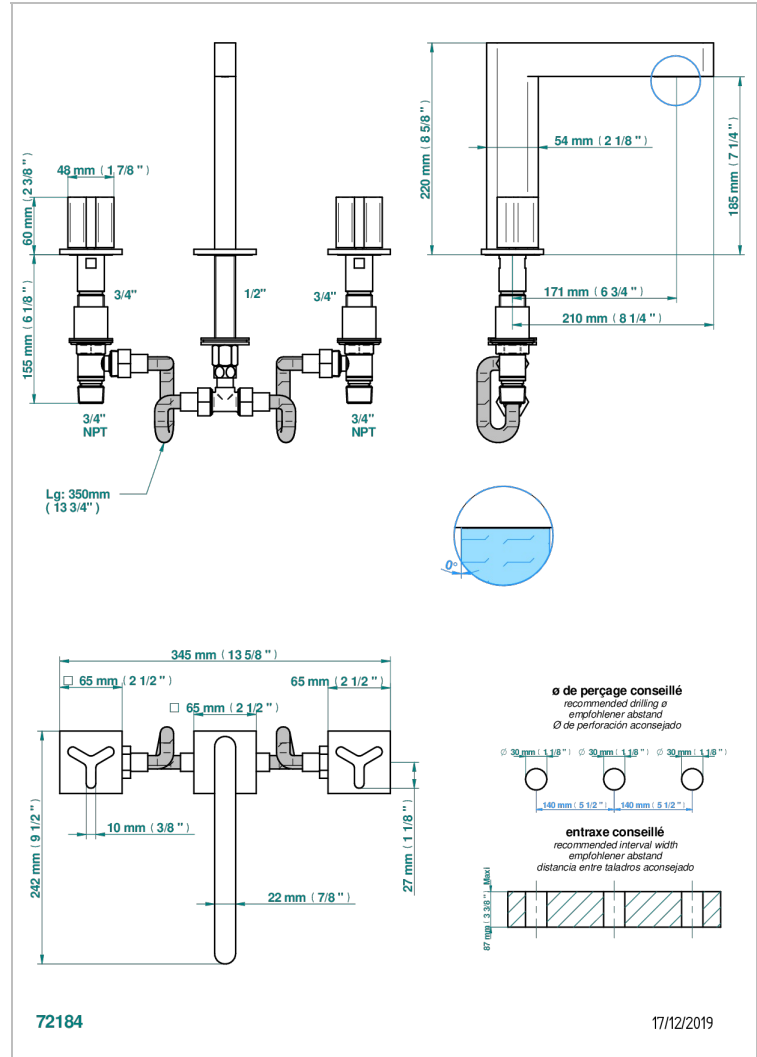

ICON-X

U7G-25SGUS

Roman tub set with 3/4" valves

CHARACTERISTIC

- Icon-x
- Roman tub set with 3/4" valves

AVAILABLE FINITIONS

Black ceram - D30
Blush PVD - H62
Brass color PVD - H49
Brown bronze color PVD - F33
Chrome polished - A02
Gold color PVD - H52