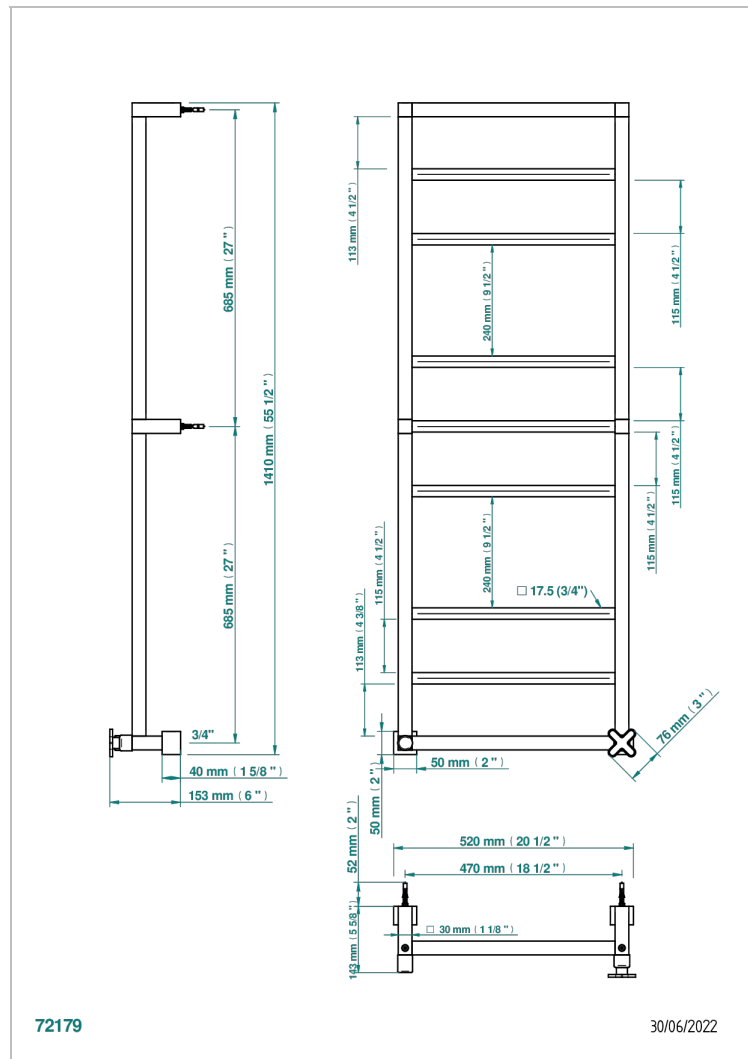

# PROFIL BLACK ONYX

A6N-TWS9H1

Contemporary square towel warmer, 9 rails, 520 mm x 1410 mm,, hydronic with 1 stylised handle

## CHARACTERISTIC

- Profil Black Onyx
- Contemporary square towel warmer, 9 rails, 520 mm x 1410 mm,, hydronic with 1 stylised handle

## TECHNICAL SPECS

- Pression : 0,5 bars < P < 3 bars (recommandée)
- Pressure : 7.25 psi < P < 43.5 psi (advised)
- Température eau maximale conseillée : 60°C
- Maximum water temperature advised: 140°F
- Hauteur minimale au sol (maximum height from the ground) : 60 cm (24")
- Puissance / Power : 144W à Delta T 30