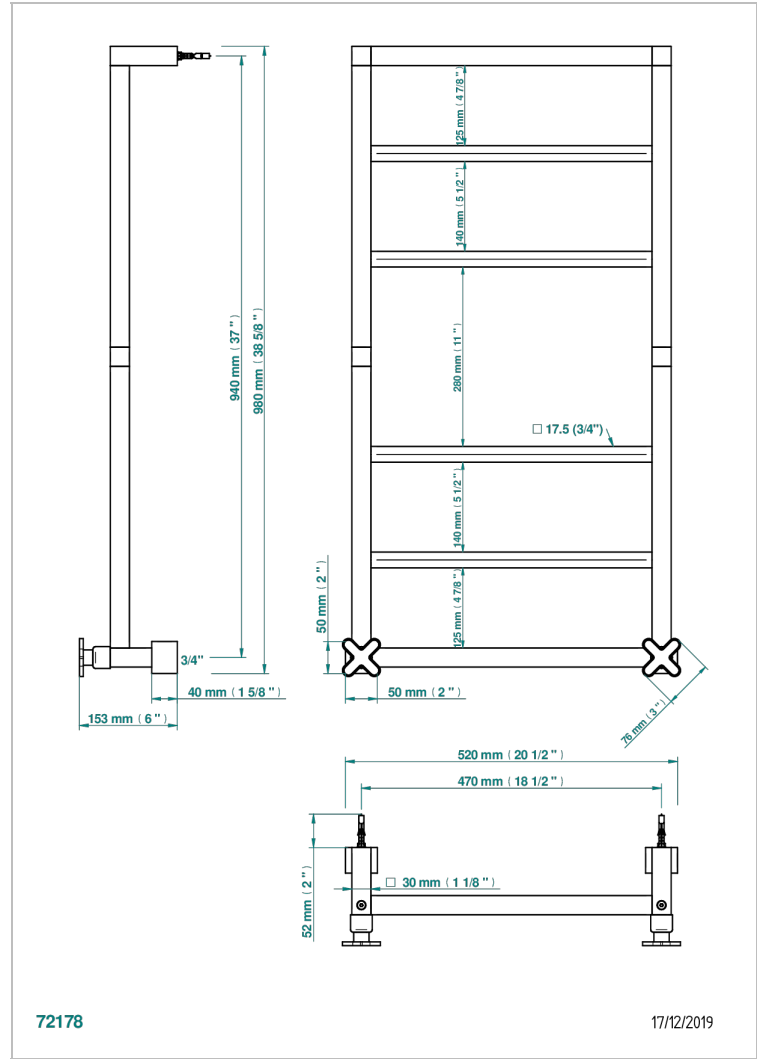

# PROFIL BLACK ONYX

A6N-TWS6H2

THG<sup>®</sup>  
PARIS

Contemporary square towel warmer, 6 rails, 520 mm x 980 mm, hydronic with 2 stylised handles

## CHARACTERISTIC

- Profil Black Onyx
- Contemporary square towel warmer, 6 rails, 520 mm x 980 mm, hydronic with 2 stylised handles

## TECHNICAL SPECS

- Pression : 0,5 bars < P < 3 bars (recommandée)
- Pressure : 7.25 psi < P < 43.5 psi (advised)
- Température eau maximale conseillée : 60°C
- Maximum water temperature advised: 140°F
- Hauteur minimale au sol (maximum height from the ground) : 60 cm (24")
- Puissance / Power : 96W à Delta T 30