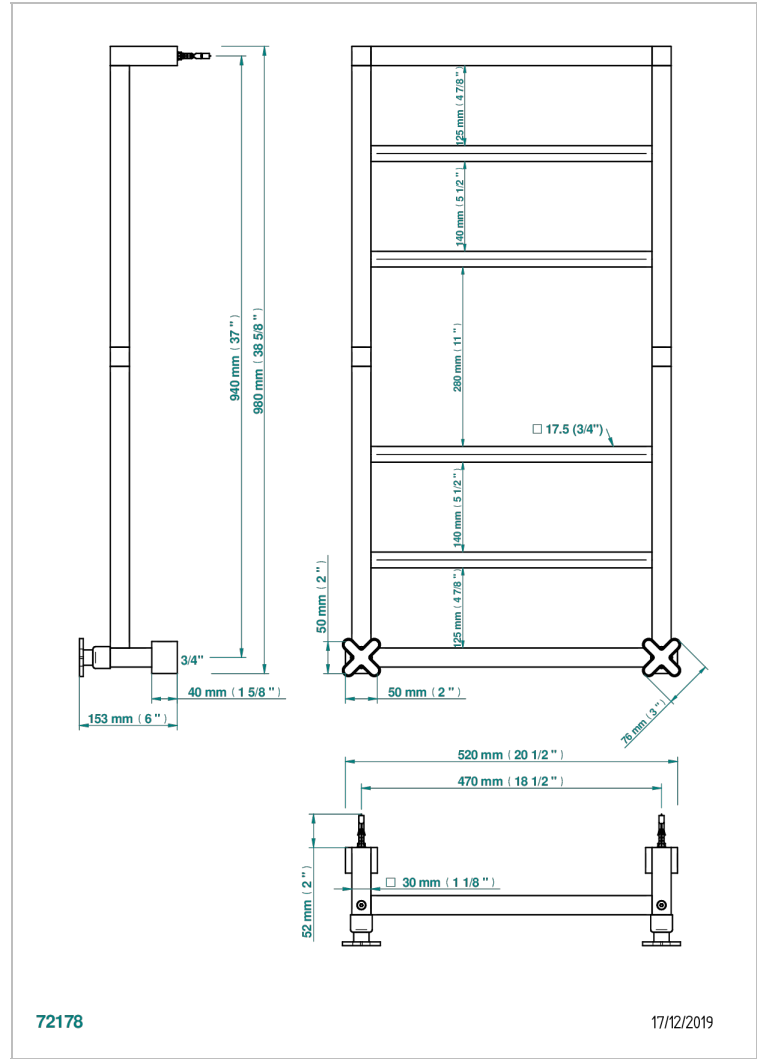

PROFIL BLACK ONYX

A6N-TWS6H2

THG[®]
PARIS

Contemporary square towel warmer, 6 rails, 520 mm x 980 mm, hydronic with 2 stylised handles

CHARACTERISTIC

- Profil Black Onyx
- Contemporary square towel warmer, 6 rails, 520 mm x 980 mm, hydronic with 2 stylised handles

TECHNICAL SPECS

- Pression : 0,5 bars < P < 3 bars (recommandée)
- Pressure : 7.25 psi < P < 43.5 psi (advised)
- Température eau maximale conseillée : 60°C
- Maximum water temperature advised: 140°F
- Hauteur minimale au sol (maximum height from the ground) : 60 cm (24")
- Puissance / Power : 96W à Delta T 30