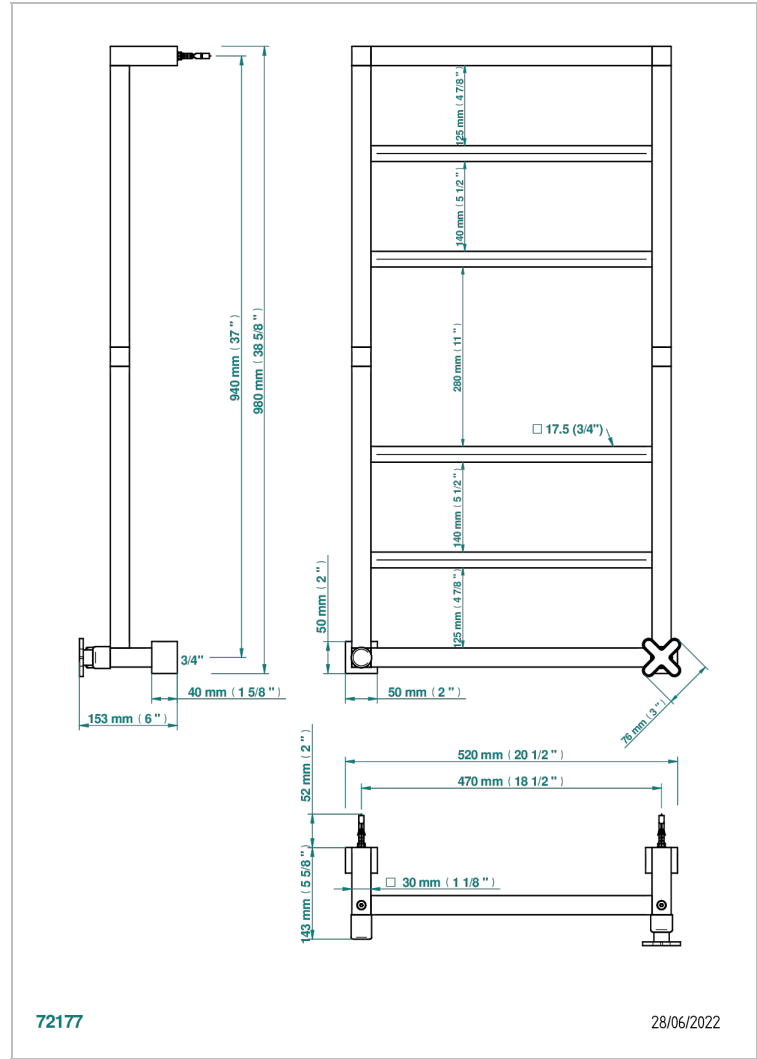

# PROFIL BLACK ONYX

A6N-TWS6H1

Contemporary square towel warmer, 6 rails, 520 mm x 980 mm, hydronic with 1 stylised handle

THG<sup>®</sup>  
PARIS

## CHARACTERISTIC

- Profil Black Onyx
- Contemporary square towel warmer, 6 rails, 520 mm x 980 mm, hydronic with 1 stylised handle

## TECHNICAL SPECS

- Pression : 0,5 bars < P < 3 bars (recommandée)
- Pressure : 7.25 psi < P < 43.5 psi (advised)
- Température eau maximale conseillée : 60°C
- Maximum water temperature advised: 140°F
- Hauteur minimale au sol (maximum height from the ground) : 60 cm (24")
- Puissance / Power : 96W à Delta T 30