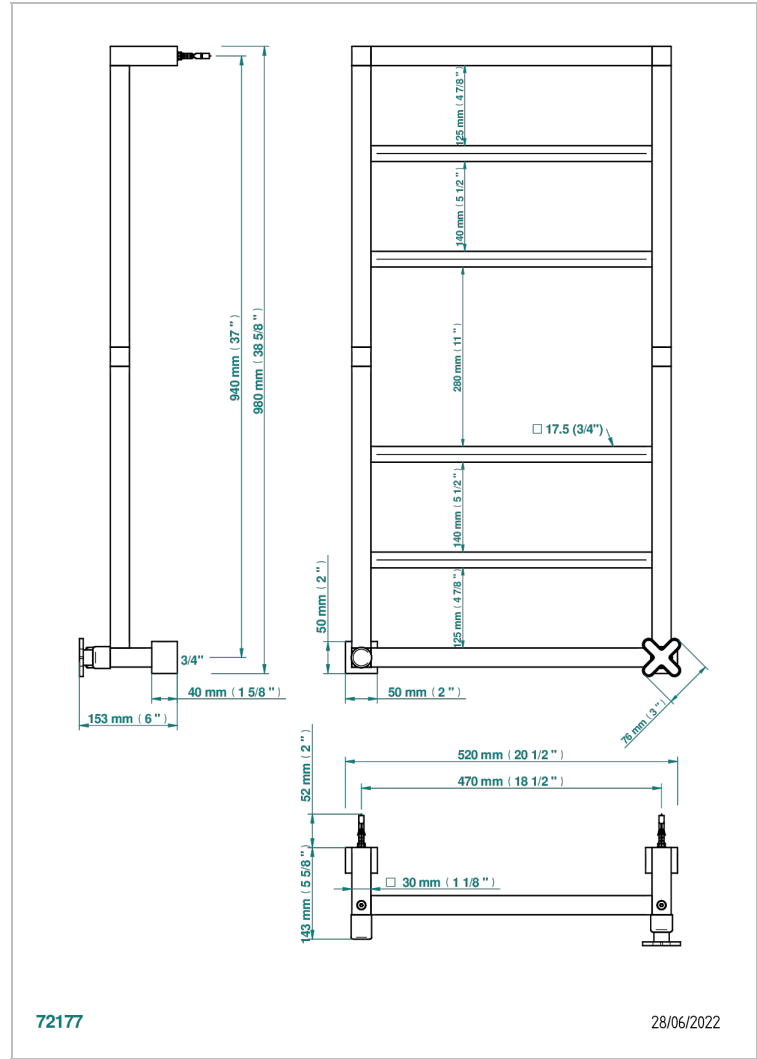

PROFIL BLACK ONYX

A6N-TWS6H1

Contemporary square towel warmer, 6 rails, 520 mm x 980 mm, hydronic with 1 stylised handle

THG[®]
PARIS

CHARACTERISTIC

- Profil Black Onyx
- Contemporary square towel warmer, 6 rails, 520 mm x 980 mm, hydronic with 1 stylised handle

TECHNICAL SPECS

- Pression : 0,5 bars < P < 3 bars (recommandée)
- Pressure : 7.25 psi < P < 43.5 psi (advised)
- Température eau maximale conseillée : 60°C
- Maximum water temperature advised: 140°F
- Hauteur minimale au sol (maximum height from the ground) : 60 cm (24")
- Puissance / Power : 96W à Delta T 30