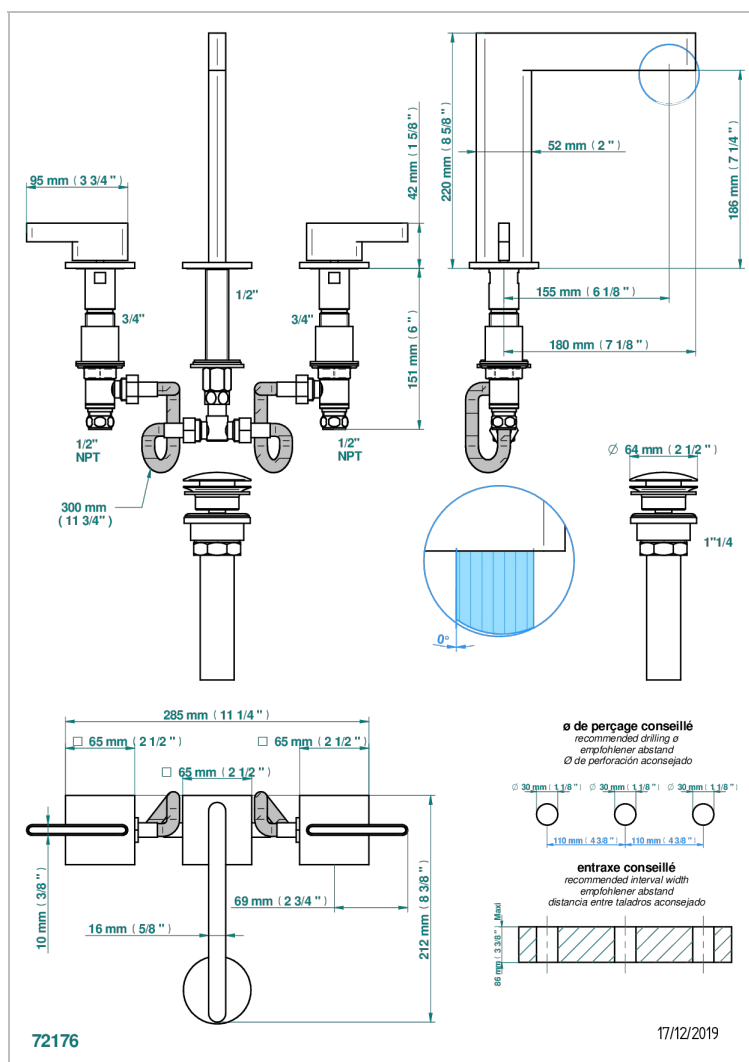

ICON-X CARBON GOLD WITH LEVER HANDLES

U7T-151/US

Widespread lavatory set with drain

CHARACTERISTIC

- Icon-x carbon gold with lever handles
- Widespread lavatory set with drain

AVAILABLE FINITIONS

Black ceram - D30
Blush PVD - H62
Brass color PVD - H49
Brown bronze color PVD - F33
Chrome polished - A02
Gold color PVD - H52