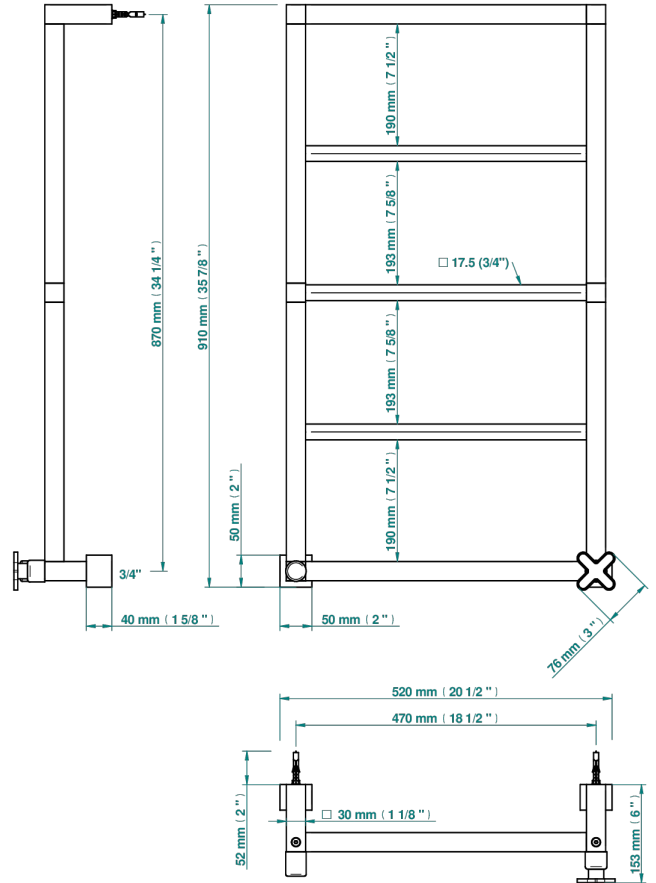

PROFIL BLACK ONYX

A6N-TWS5H1

Contemporary square towel warmer, 5 rails, 520 mm x 910 mm, hydronic with 1 stylised handle

THG[®]
PARIS

CHARACTERISTIC

- Profil Black Onyx
- Contemporary square towel warmer, 5 rails, 520 mm x 910 mm, hydronic with 1 stylised handle

TECHNICAL SPECS

- Pression : 0,5 bars < P < 3 bars (recommandée)
- Pressure : 7.25 psi < P < 43.5 psi (advised)
- Température eau maximale conseillée : 60°C
- Maximum water temperature advised: 140°F
- Hauteur minimale au sol (maximum height from the ground) : 60 cm (24")
- Puissance / Power : 80W à Delta T 30