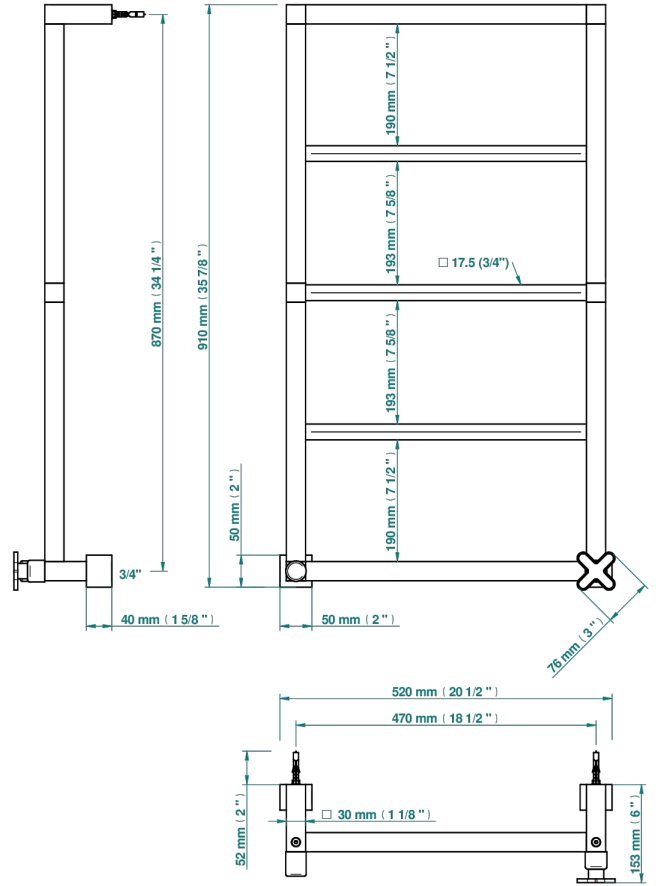

PROFIL BLACK ONYX

A6N-TWS5H1

Contemporary square towel warmer, 5 rails, 520 mm x 910 mm, hydronic with 1 stylised handle

THG[®]
PARIS

72175

22/06/2022

CHARACTERISTIC

- Profil Black Onyx
- Contemporary square towel warmer, 5 rails, 520 mm x 910 mm, hydronic with 1 stylised handle

TECHNICAL SPECS

- Pression : 0,5 bars < P < 3 bars (recommandée)
- Pressure : 7.25 psi < P < 43.5 psi (advised)
- Température eau maximale conseillée : 60°C
- Maximum water temperature advised: 140°F
- Hauteur minimale au sol (maximum height from the ground) : 60 cm (24")
- Puissance / Power : 80W à Delta T 30