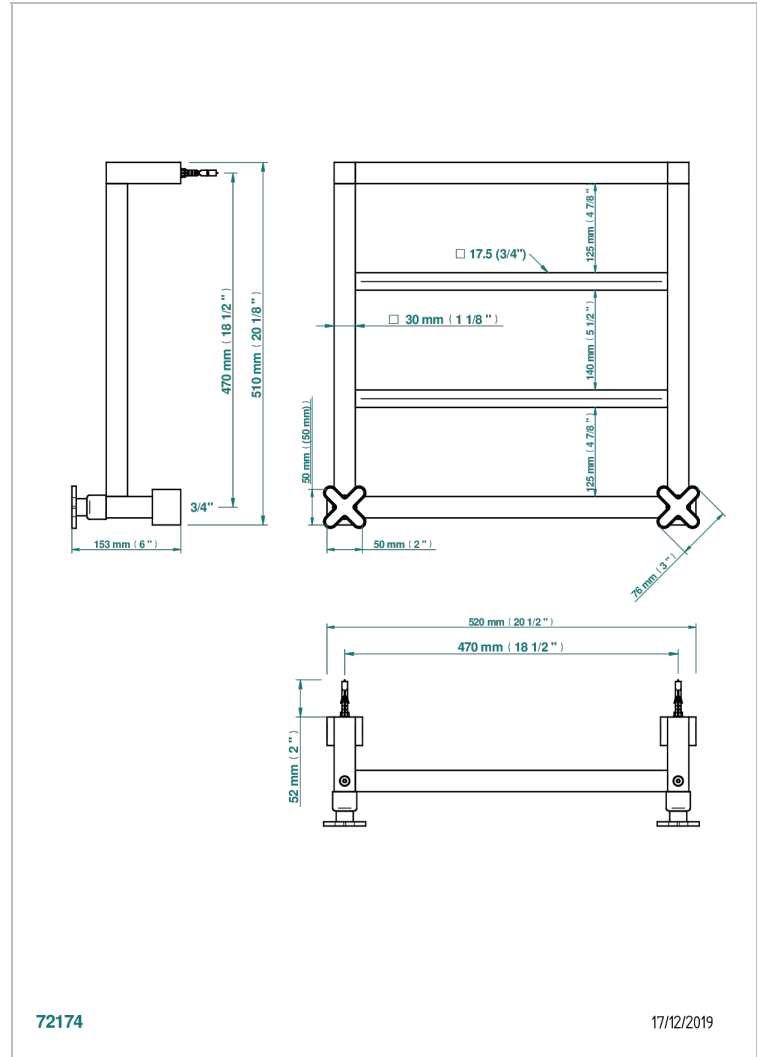

PROFIL BLACK ONYX

A6N-TWS4H2

Contemporary square towel warmer, 4 rails, 520 mm x 510 mm, hydronic with 2 stylised handles

THG[®]
PARIS

CHARACTERISTIC

- Profil Black Onyx
- Contemporary square towel warmer, 4 rails, 520 mm x 510 mm, hydronic with 2 stylised handles

TECHNICAL SPECS

- Pression : 0,5 bars < P < 3 bars (recommandée)
- Pressure : 7.25 psi < P < 43.5 psi (advised)
- Température eau maximale conseillée : 60°C
- Maximum water temperature advised: 140°F
- Hauteur minimale au sol (maximum height from the ground) : 60 cm (24")
- Puissance / Power : 64W à Delta T 30