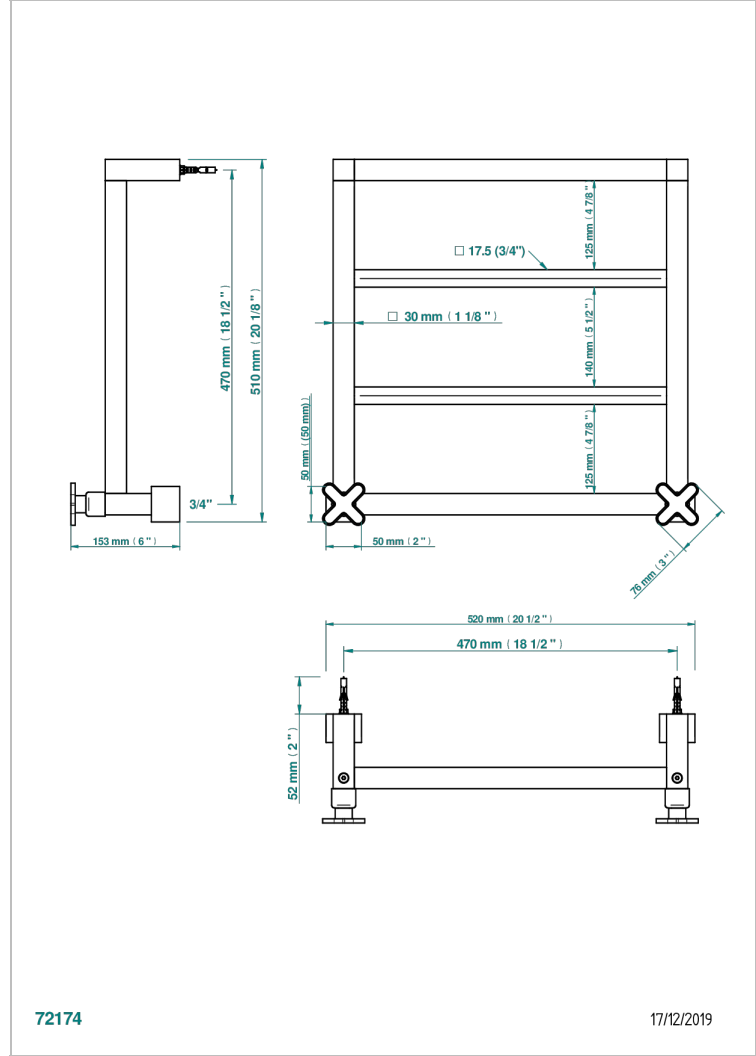

# PROFIL BLACK ONYX

A6N-TWS4H2

Contemporary square towel warmer, 4 rails, 520 mm x 510 mm, hydronic with 2 stylised handles

THG<sup>®</sup>  
PARIS

72174

17/12/2019

## CHARACTERISTIC

- Profil Black Onyx
- Contemporary square towel warmer, 4 rails, 520 mm x 510 mm, hydronic with 2 stylised handles

## TECHNICAL SPECS

- Pression : 0,5 bars < P < 3 bars (recommandée)
- Pressure : 7.25 psi < P < 43.5 psi (advised)
- Température eau maximale conseillée : 60°C
- Maximum water temperature advised: 140°F
- Hauteur minimale au sol (maximum height from the ground) : 60 cm (24")
- Puissance / Power : 64W à Delta T 30