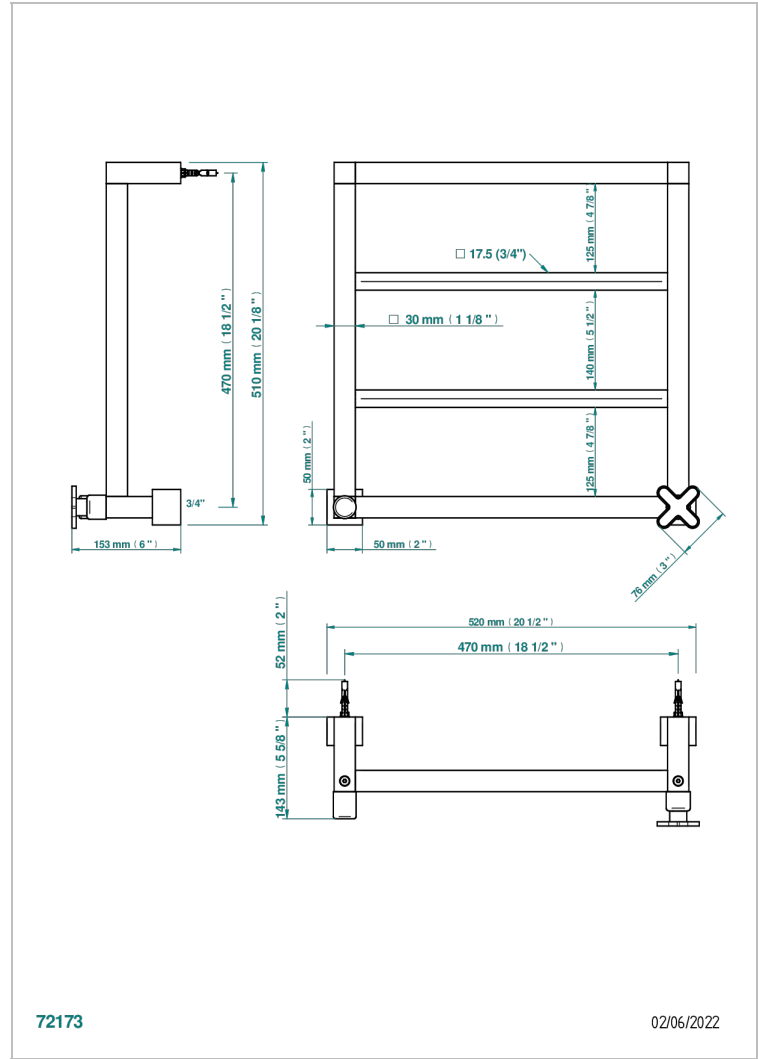

PROFIL BLACK ONYX

A6N-TWS4H1

Contemporary square towel warmer, 4 rails, 520 mm x 510 mm, hydronic with 1 stylised handle

THG[®]
PARIS

CHARACTERISTIC

- Profil Black Onyx
- Contemporary square towel warmer, 4 rails, 520 mm x 510 mm, hydronic with 1 stylised handle

TECHNICAL SPECS

- Pression : 0,5 bars < P < 3 bars (recommandée)
- Pressure : 7.25 psi < P < 43.5 psi (advised)
- Température eau maximale conseillée : 60°C
- Maximum water temperature advised: 140°F
- Hauteur minimale au sol (maximum height from the ground) : 60 cm (24")
- Puissance / Power : 64W à Delta T 30