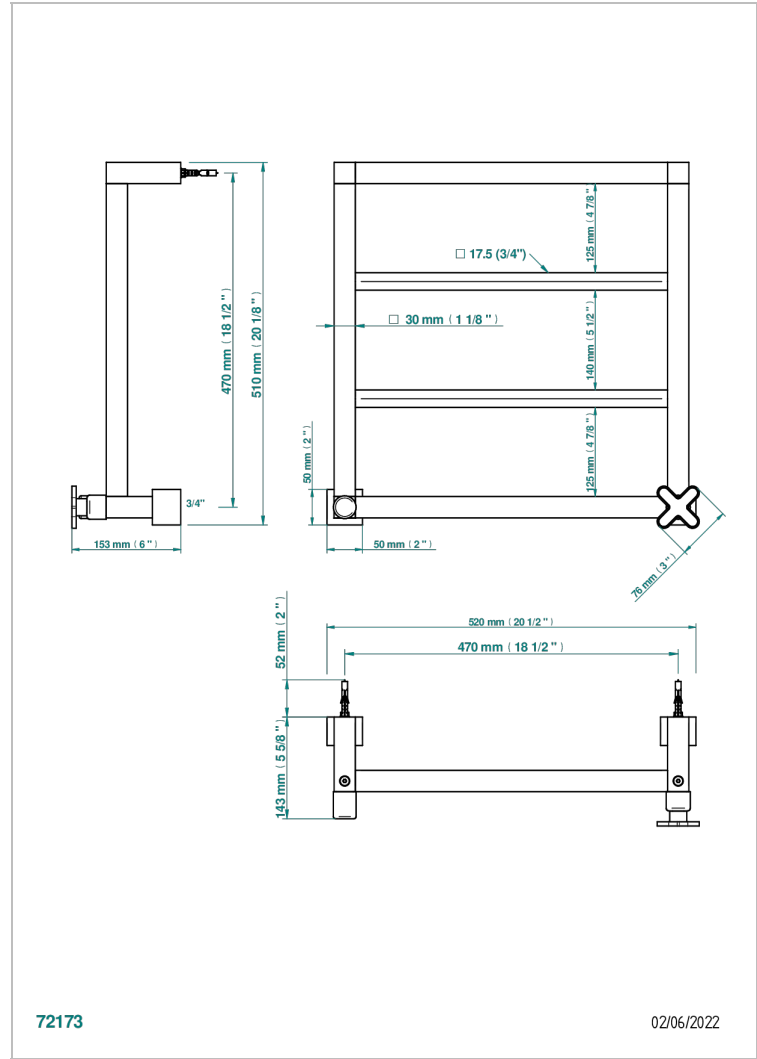

PROFIL BLACK ONYX

A6N-TWS4H1

Contemporary square towel warmer, 4 rails, 520 mm x 510 mm, hydronic with 1 stylised handle

THG[®]
PARIS

72173

02/06/2022

CHARACTERISTIC

- Profil Black Onyx
- Contemporary square towel warmer, 4 rails, 520 mm x 510 mm, hydronic with 1 stylised handle

TECHNICAL SPECS

- Pression : 0,5 bars < P < 3 bars (recommandée)
- Pressure : 7.25 psi < P < 43.5 psi (advised)
- Température eau maximale conseillée : 60°C
- Maximum water temperature advised: 140°F
- Hauteur minimale au sol (maximum height from the ground) : 60 cm (24")
- Puissance / Power : 64W à Delta T 30