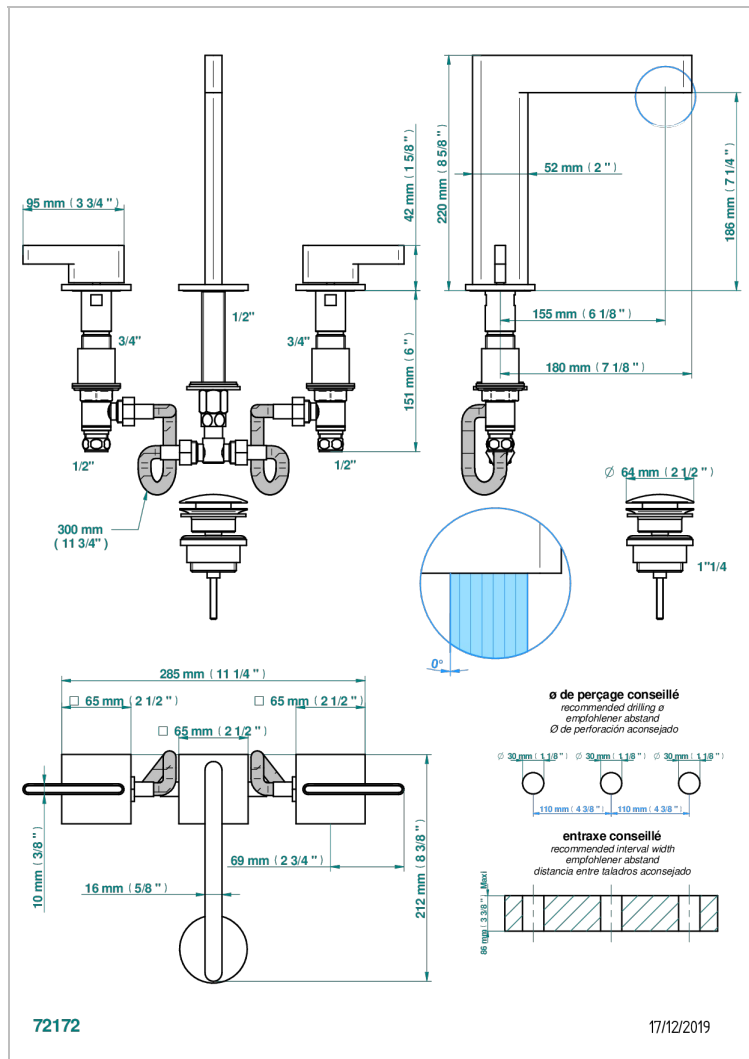

# ICON-X CARBON GOLD WITH LEVER

U7T-151

Rim mounted 3-hole basin mixer with waste

## CHARACTERISTIC

- ACS : 18ACCLY393
- NF : NF EN 200 - IA - Chrome