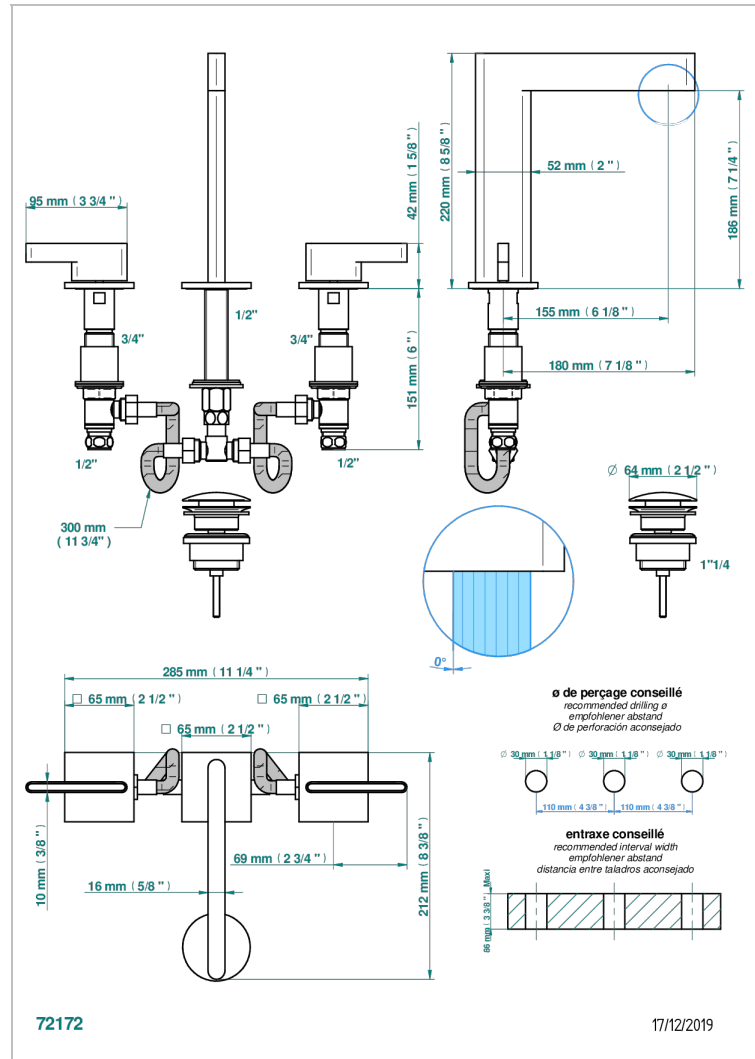

ICON-X CARBON GOLD WITH LEVER

U7T-151

Rim mounted 3-hole basin mixer with waste

CHARACTERISTIC

- ACS : 18ACCLY393
- NF : NF EN 200 - IA - Chrome

STANDARDS

AVAILABLE FINITIONS

Antique nickel - H28
Black ceram - D30
Blush PVD - H62
Brass color PVD - H49
Brown bronze color PVD - F33
Gold color PVD - H52