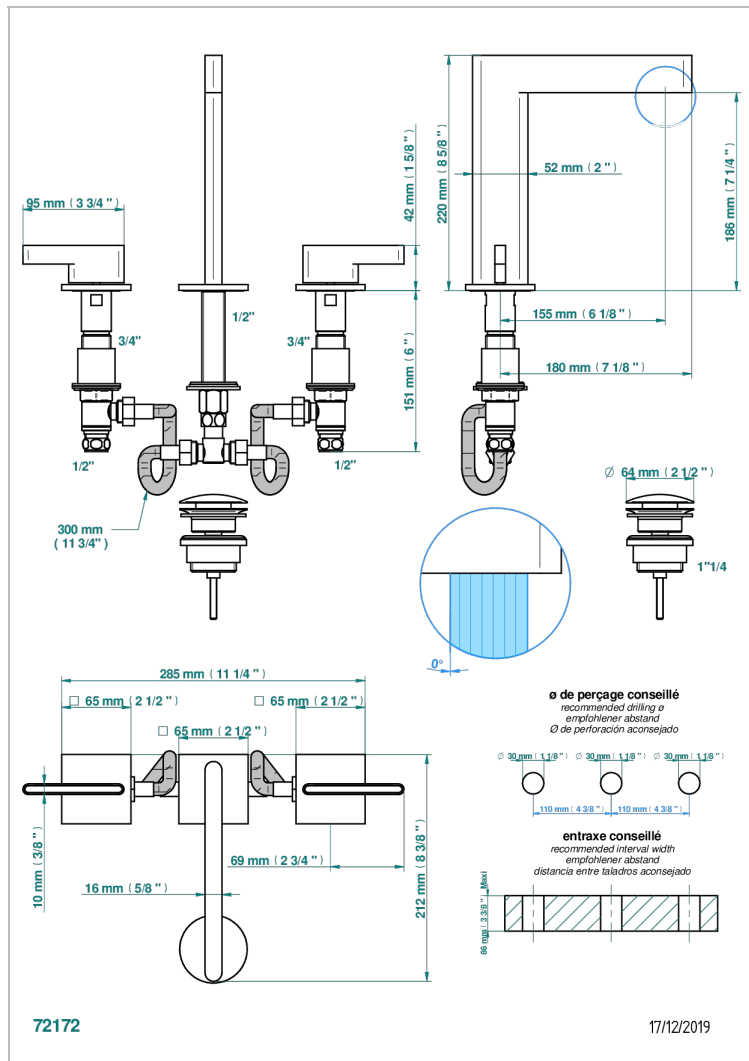

ICON-X CARBON GOLD WITH LEVER

U7T-151

Rim mounted 3-hole basin mixer with waste

CHARACTERISTIC

- ACS : 18ACCLY393
- NF : NF EN 200 - IA - Chrome

STANDARDS

AVAILABLE FINITIONS

Antique nickel - H28
Black ceram - D30
Blush PVD - H62
Brass color PVD - H49
Brown bronze color PVD - F33
Gold color PVD - H52