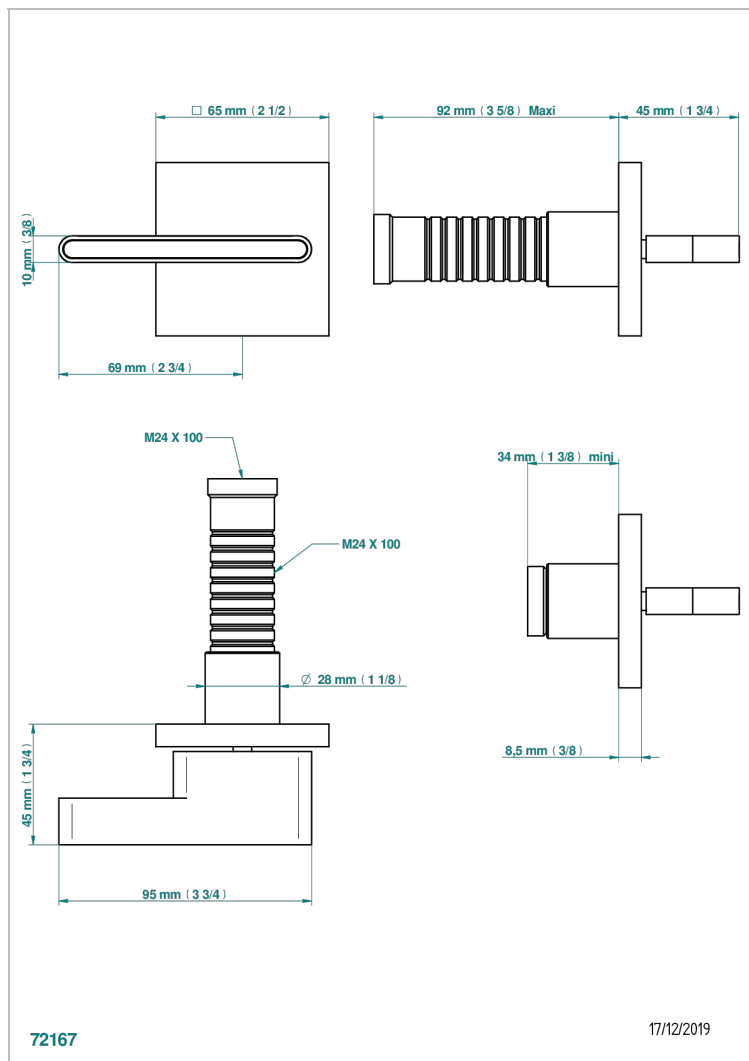

# ICON-X CARBON GOLD WITH LEVER HANDLES

U7T-30B

Wall volume control 30 & 32 trim

## CHARACTERISTIC

- Icon-x carbon gold with lever handles
- Wall volume control 30 & 32 trim

## RELATED SKU'S

- Ref. G00-32CUSA 3/4" Volume control wall valve with ceramic cartridge
- Ref. G00-32HUSA 3/4" Volume control wall valve with ceramic cartridge counterclockwise
- Ref. G00-30CUSA 1/2" volume control wall valve with ceramic cartridge
- Ref. G00-30HUSA 1/2" Volume control wall valve with ceramic cartridge counterclockwise