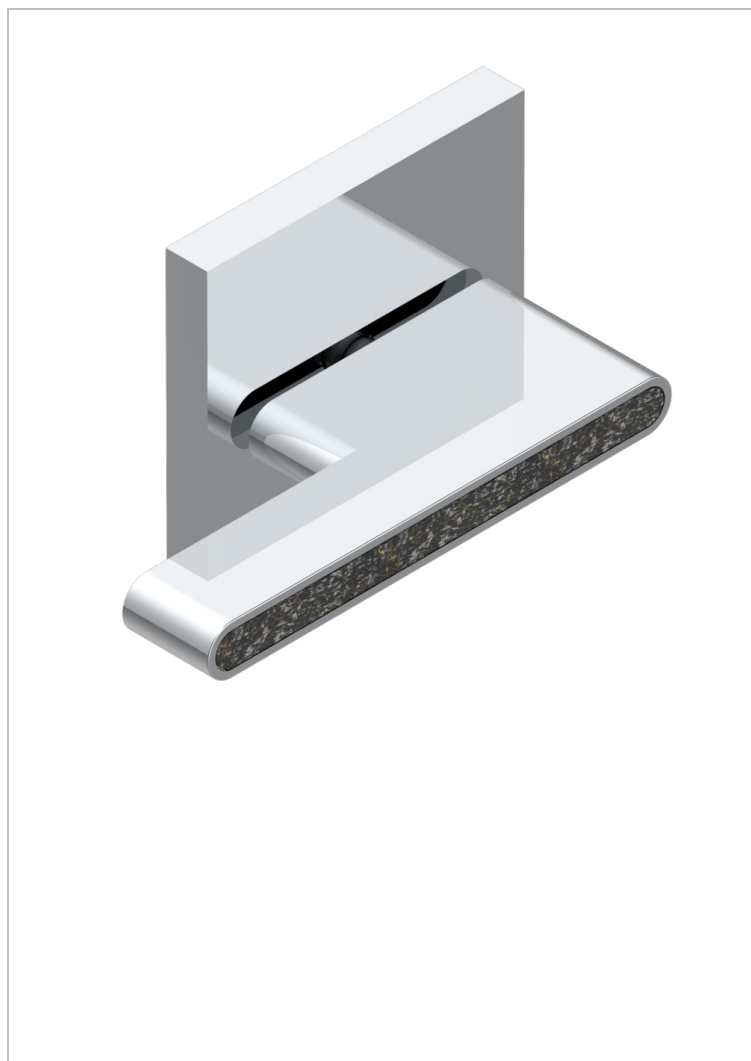

# ICON-X CARBON GOLD WITH LEVER HANDLES

U7T-30B

Wall volume control 30 & 32 trim

## CHARACTERISTIC

- Icon-x carbon gold with lever handles
- Wall volume control 30 & 32 trim

## RELATED SKU'S

- Ref. G00-32CUSA 3/4" Volume control wall valve with ceramic cartridge
- Ref. G00-32HUSA 3/4" Volume control wall valve with ceramic cartridge counterclockwise
- Ref. G00-30CUSA 1/2" volume control wall valve with ceramic cartridge
- Ref. G00-30HUSA 1/2" Volume control wall valve with ceramic cartridge counterclockwise