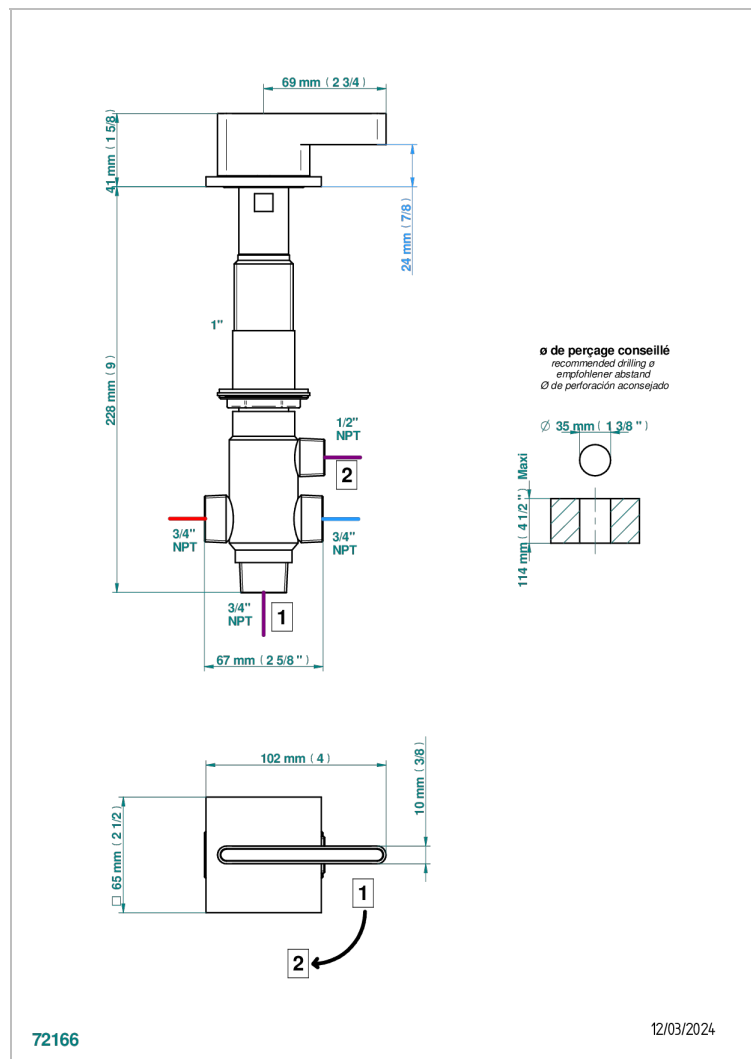

# ICON-X CARBON GOLD WITH LEVER

U7T-50/4/VG

Rim mounted 4 way diverter : 2 inlets and 2 outlets

## CHARACTERISTIC

- Icon-x carbon gold with lever
- Rim mounted 4 way diverter : 2 inlets and 2 outlets