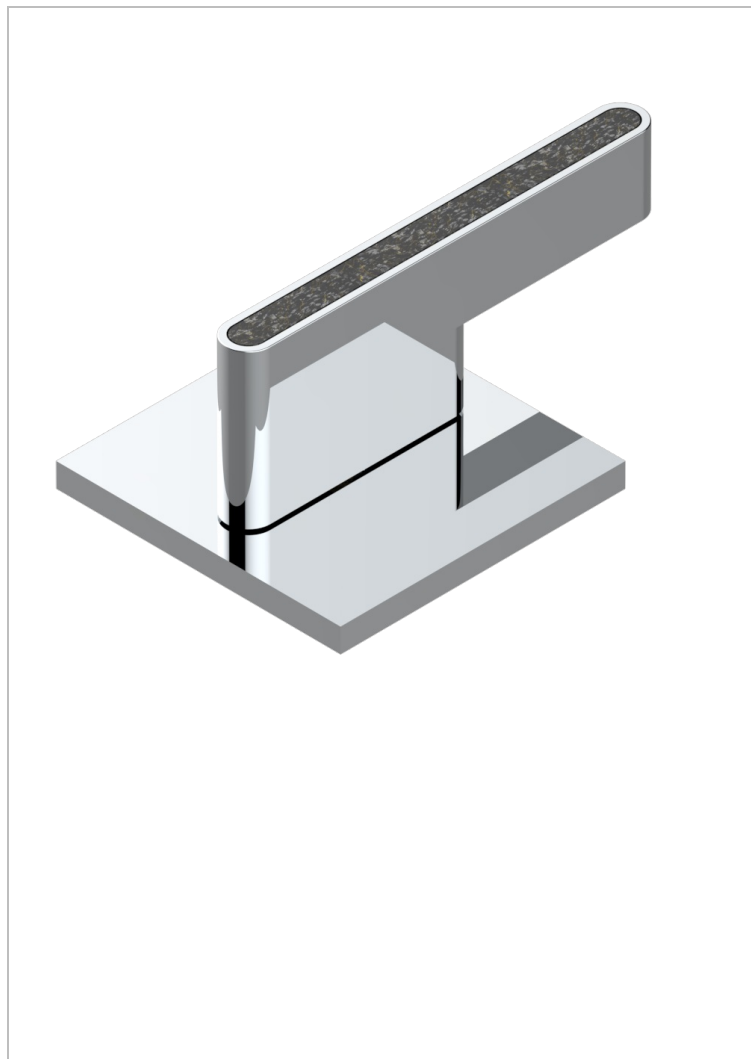

# ICON-X CARBON GOLD WITH LEVER

U7T-50/4/VG

Rim mounted 4 way diverter : 2 inlets and 2 outlets

## CHARACTERISTIC

- Icon-x carbon gold with lever
- Rim mounted 4 way diverter : 2 inlets and 2 outlets