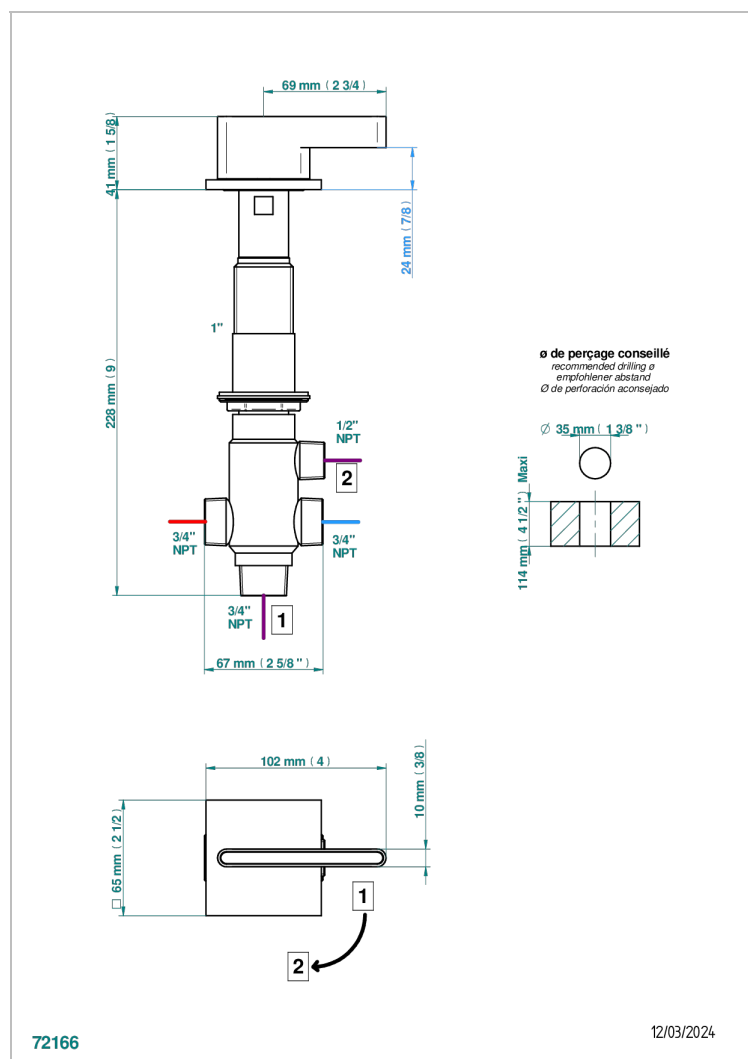

ICON-X CARBON GOLD WITH LEVER HANDLES

U7T-504VGUS

2-function deck diverter with trim

CHARACTERISTIC

- Icon-x carbon gold with lever handles
- 2-function deck diverter with trim

AVAILABLE FINITIONS

Black ceram - D30
Blush PVD - H62
Brass color PVD - H49
Brown bronze color PVD - F33
Chrome polished - A02
Gold color PVD - H52