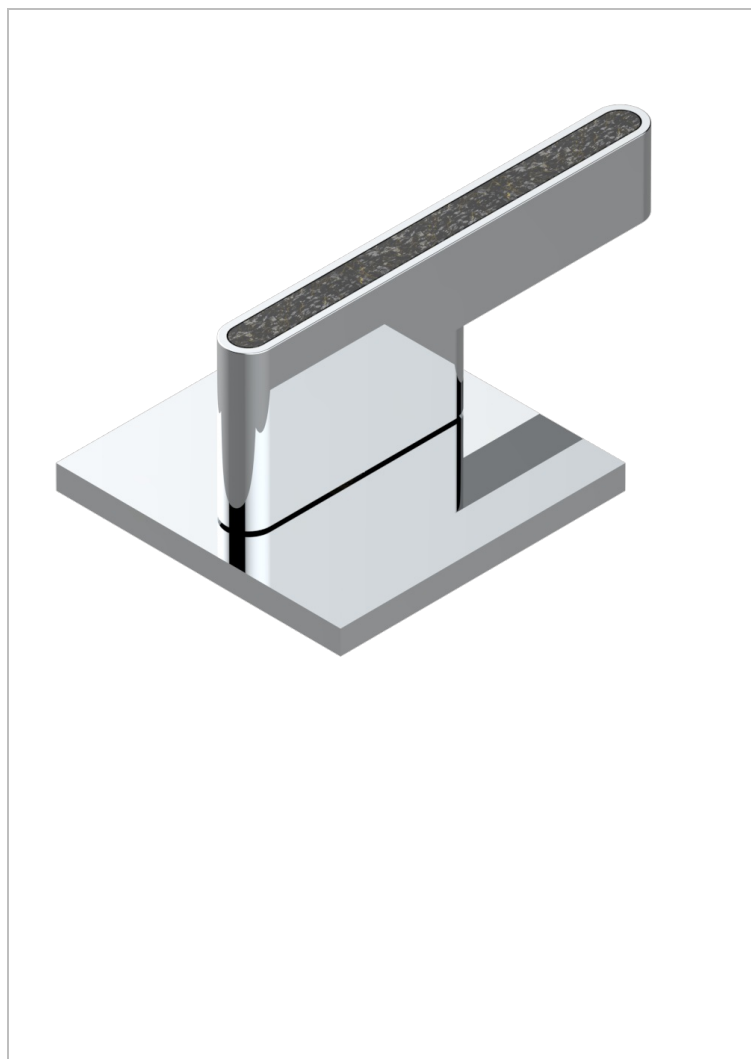

ICON-X CARBON GOLD WITH LEVER HANDLES

U7T-504VGUS

2-function deck diverter with trim

CHARACTERISTIC

- Icon-x carbon gold with lever handles
- 2-function deck diverter with trim

AVAILABLE FINITIONS

Black ceram - D30
Blush PVD - H62
Brass color PVD - H49
Brown bronze color PVD - F33
Chrome polished - A02
Gold color PVD - H52

Nickel antique / Sovereign - H28
Nickel color PVD - H55
Nickel polished - B01
Soft gold - F30
Soft matt gold - F31
Umber PVD - H66