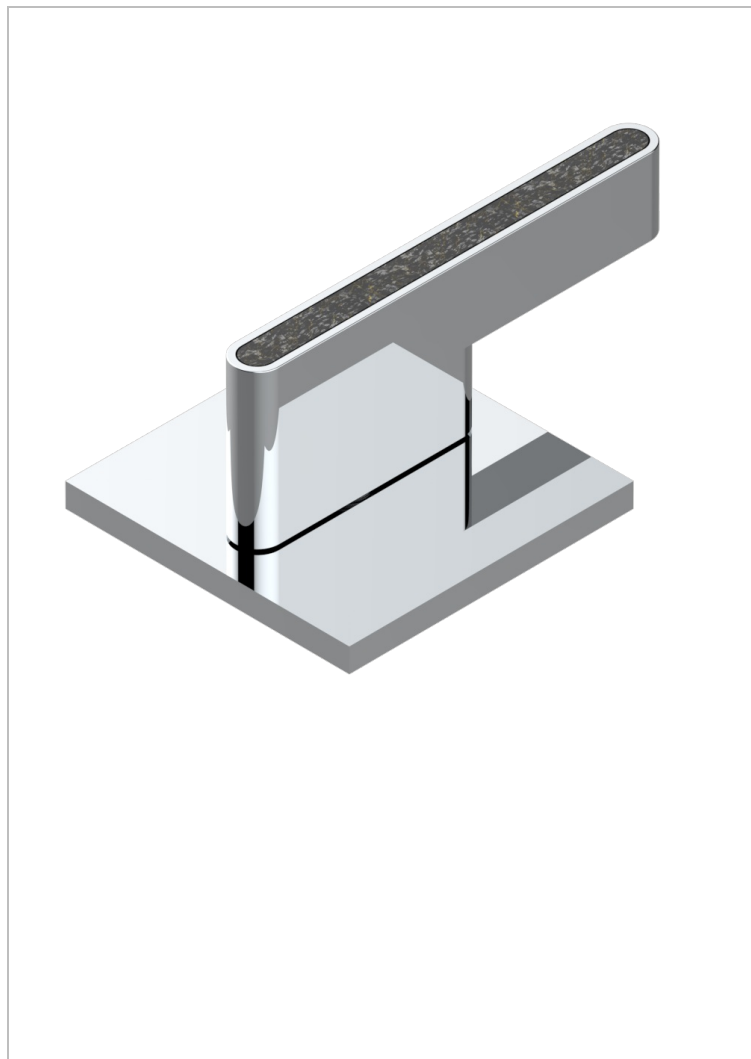

ICON-X CARBON GOLD WITH LEVER

U7T-36/C

Rim mounted 3/4" valve, cold

THG
PARIS

CHARACTERISTIC

- Icon-x carbon gold with lever
- Rim mounted 3/4" valve, cold

AVAILABLE FINITIONS

Antique nickel - H28
Black ceram - D30
Blush PVD - H62
Brass color PVD - H49
Brown bronze color PVD - F33
Gold color PVD - H52