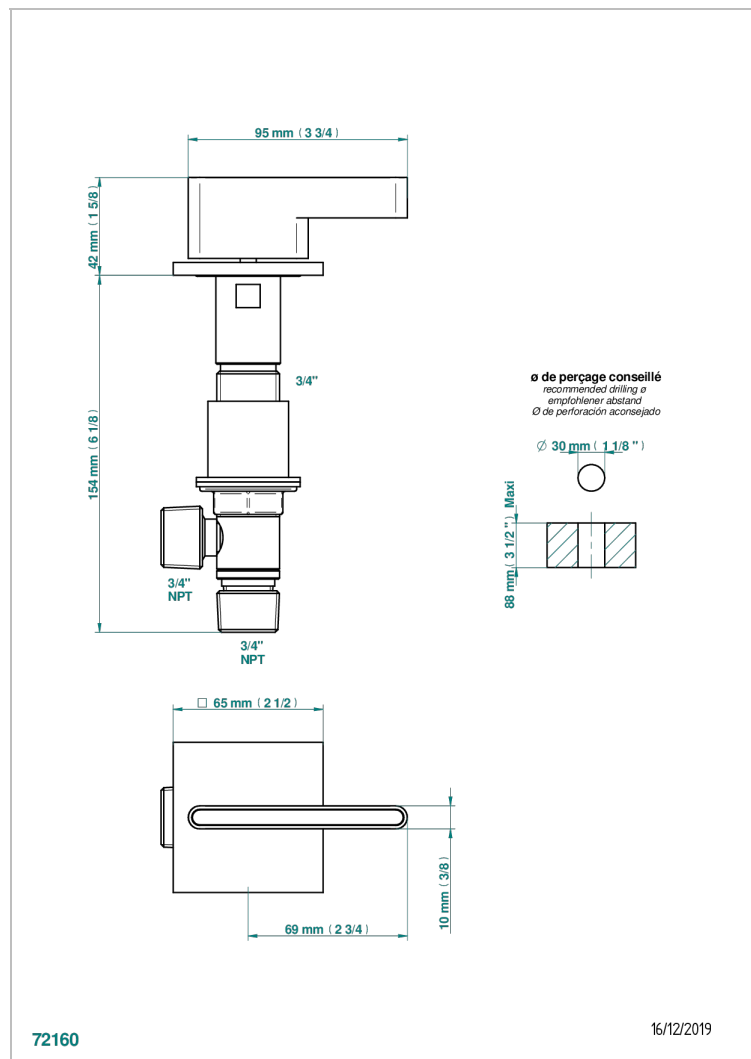

ICON-X CARBON GOLD WITH LEVER

U7T-36/C

Rim mounted 3/4" valve, cold

THG
PARIS

CHARACTERISTIC

- Icon-x carbon gold with lever
- Rim mounted 3/4" valve, cold

AVAILABLE FINITIONS

Antique nickel - H28
Black ceram - D30
Blush PVD - H62
Brass color PVD - H49
Brown bronze color PVD - F33
Gold color PVD - H52