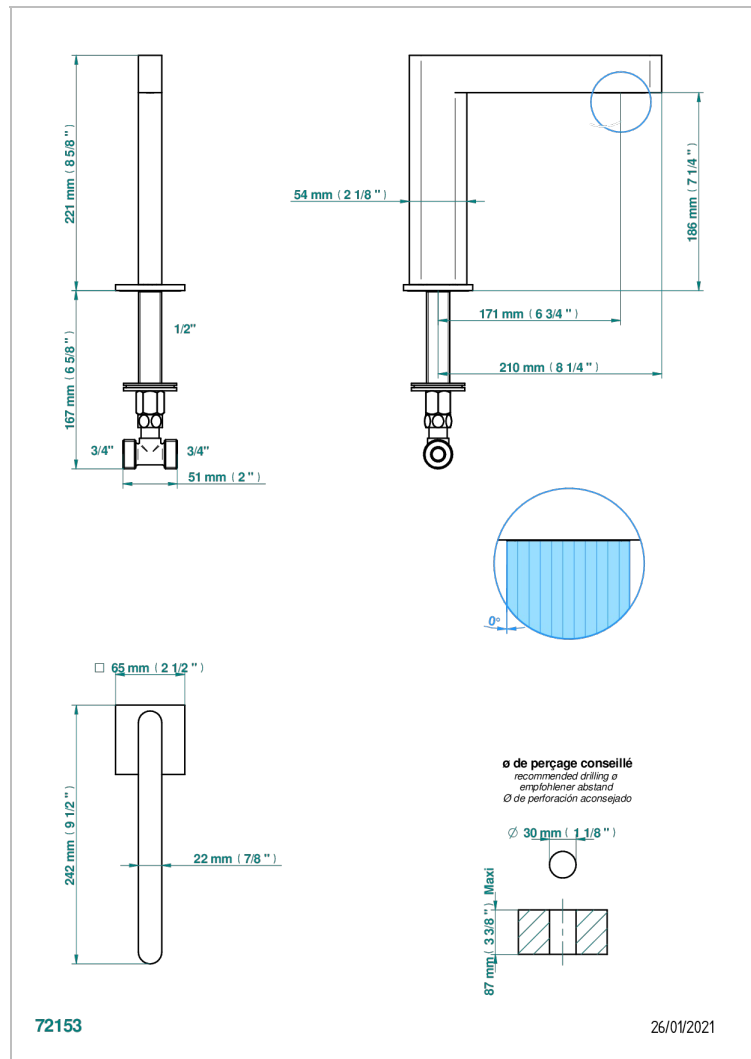

# ICON-X CARBON GOLD WITH LEVER HANDLES

U7T-29SG

Bathtub spout

## CHARACTERISTIC

- Icon-x carbon gold with lever handles
- Bathtub spout