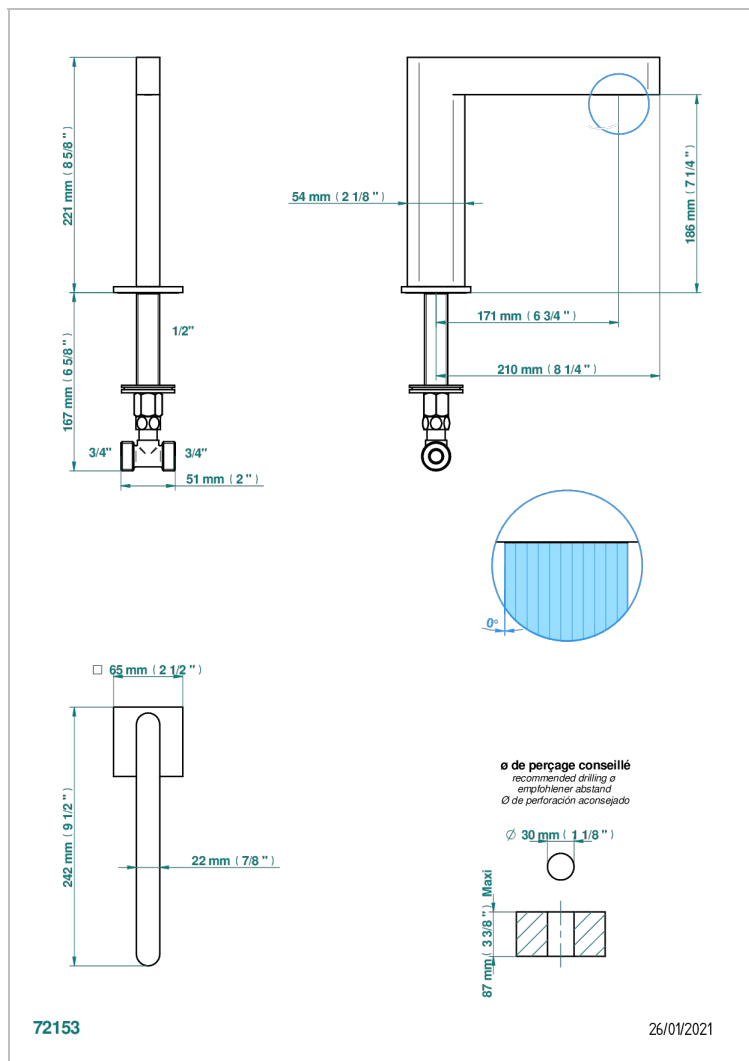

# ICON-X - TITANIUM WITH LEVER HANDLES

U7M-29SG

Bathtub spout

## CHARACTERISTIC

- Icon-x - titanium with lever handles
- Bathtub spout