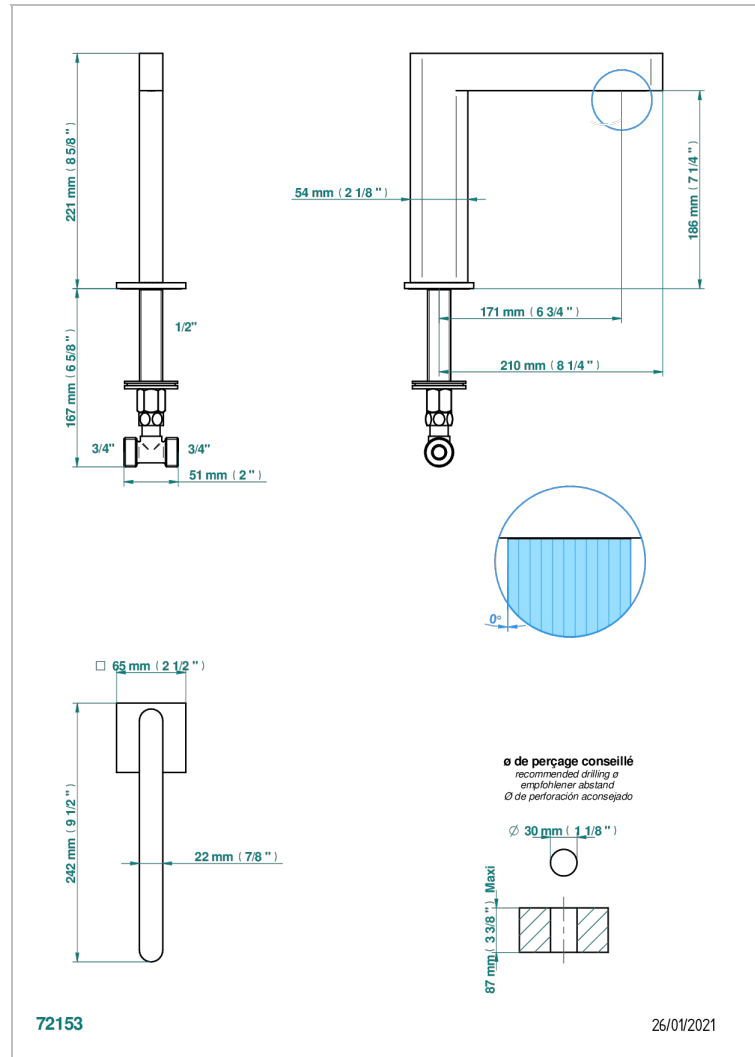

# ICON-X METAL INLAYS

U7J-29SG

Bathtub spout

## CHARACTERISTIC

- Icon-x metal inlays
- Bathtub spout