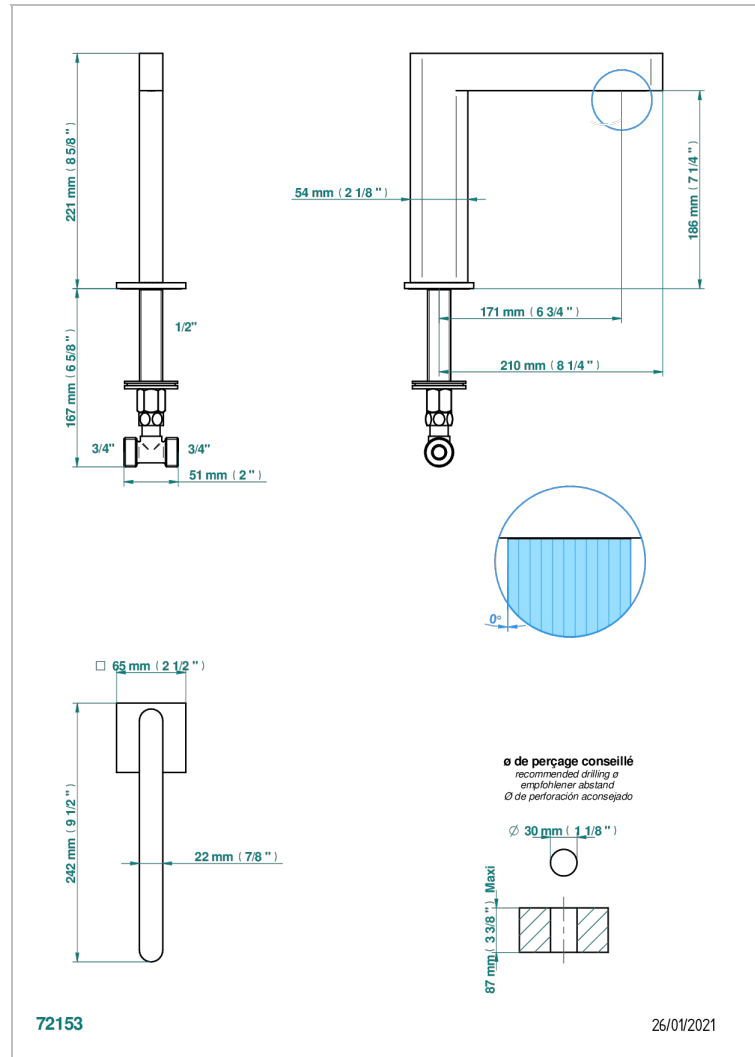

ICON-X WITH LEVER HANDLES

U7H-29SG

Bathtub spout

CHARACTERISTIC

- Icon-x with lever handles
- Bathtub spout

AVAILABLE FINITIONS

Black ceram - D30
Blush PVD - H62
Brass color PVD - H49
Brown bronze color PVD - F33
Chrome polished - A02
Gold color PVD - H52