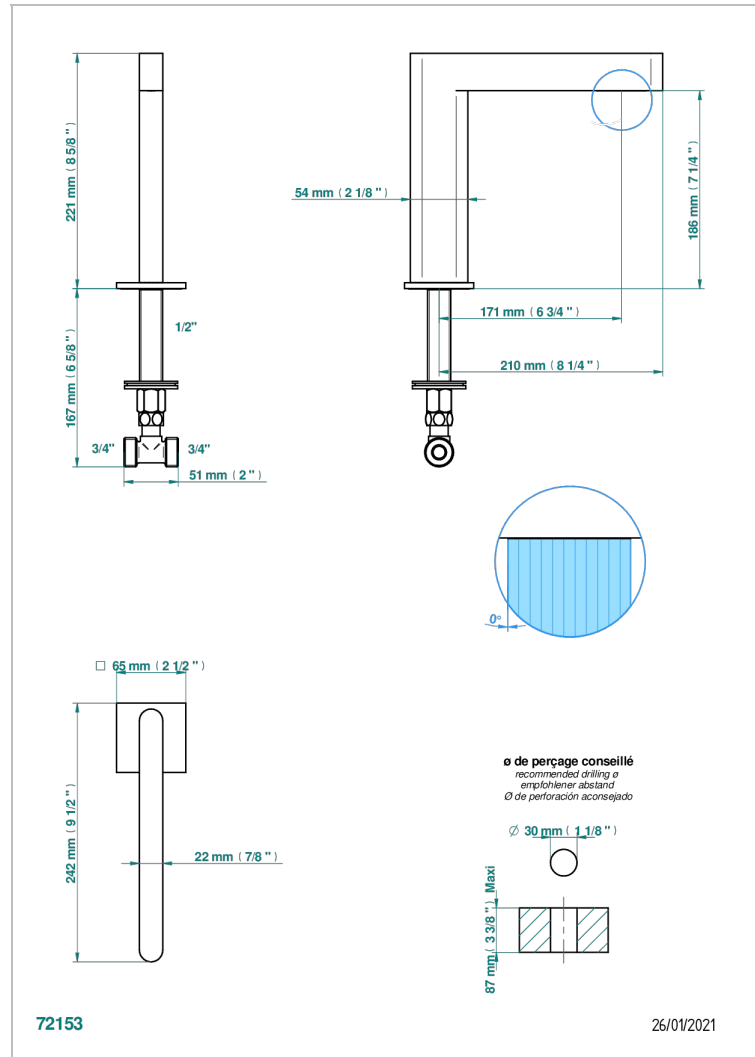

ICON-X WITH LEVER

U7H-29SG

Rim mounted bath spout, super goliath

CHARACTERISTIC

- Icon-x with lever
- Rim mounted bath spout, super goliath

AVAILABLE FINITIONS

Antique nickel - H28
Black ceram - D30
Blush PVD - H62
Brass color PVD - H49
Brown bronze color PVD - F33
Gold color PVD - H52