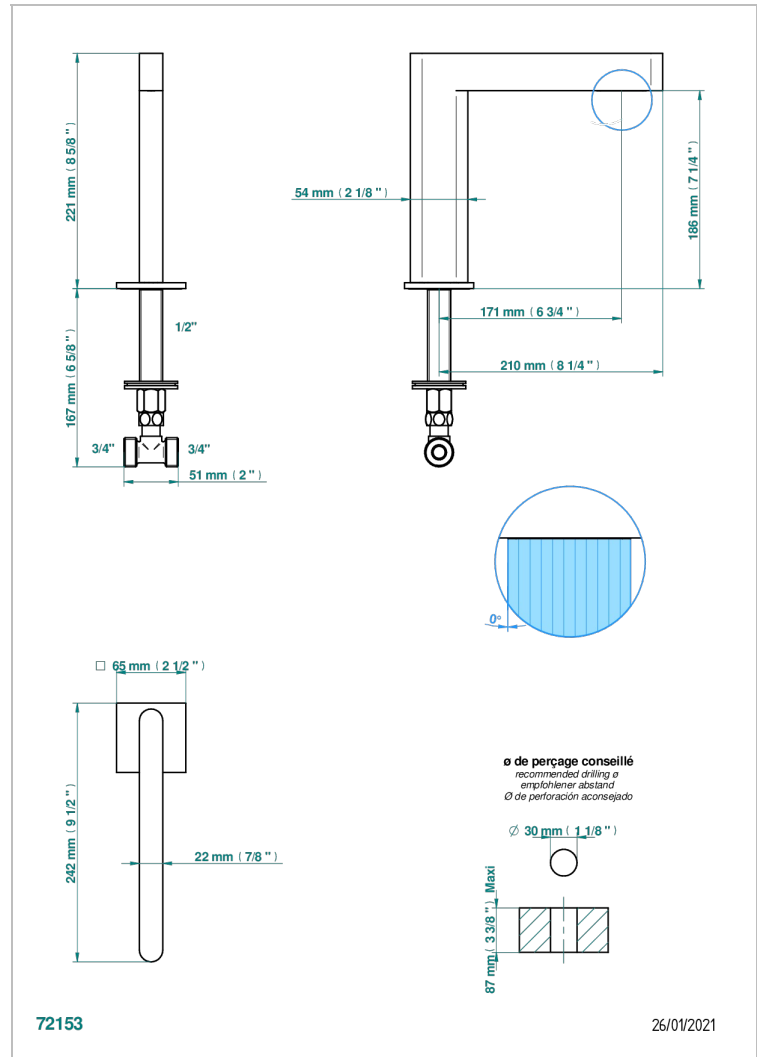

ICON-X

U7G-29SG

Rim mounted bath spout, super goliath

CHARACTERISTIC

- Icon-x
- Rim mounted bath spout, super goliath

AVAILABLE FINITIONS

Antique nickel - H28
Black ceram - D30
Blush PVD - H62
Brass color PVD - H49
Brown bronze color PVD - F33
Gold color PVD - H52