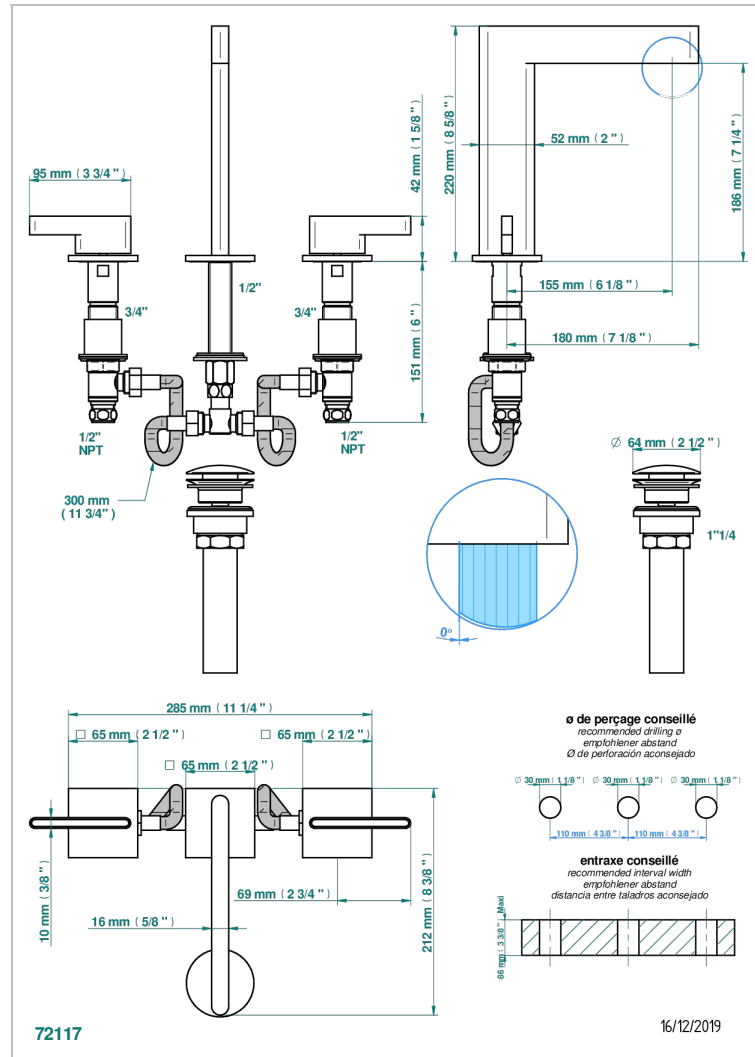

# ICON-X TITANIO CON MANETAS

U7M-151/US

Rim mounted 3-hole basin mixer with waste

## CARACTERÍSTICAS

- Icon-x titanio con manetas
- Rim mounted 3-hole basin mixer with waste