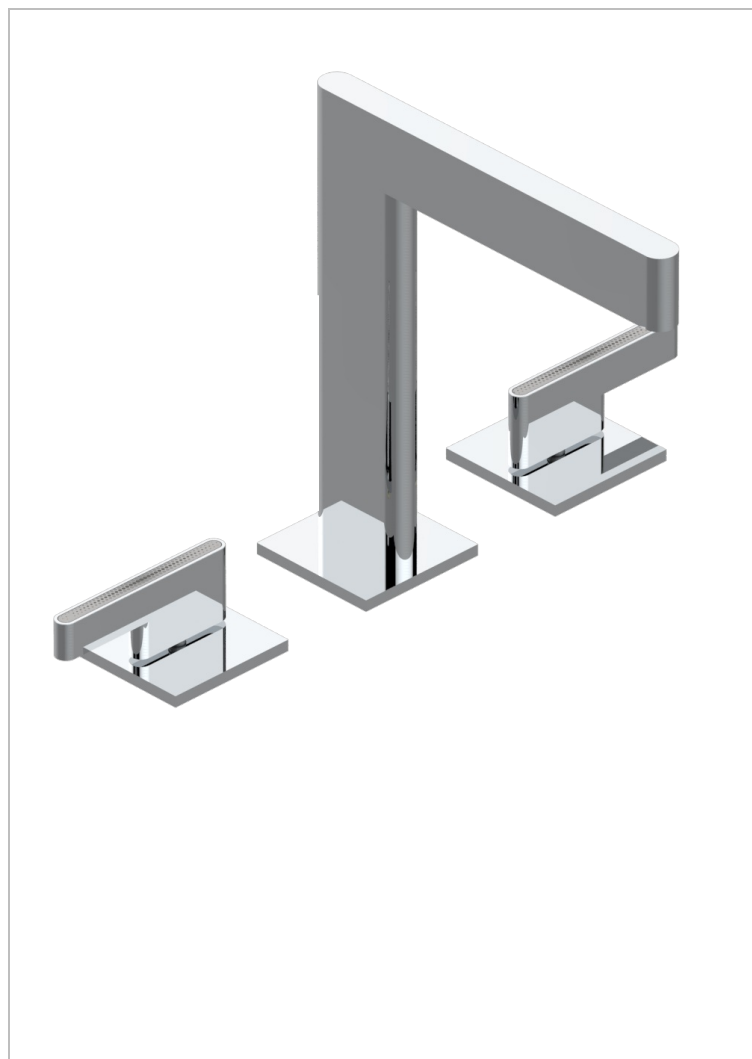

ICON-X - TITANIUM WITH LEVER HANDLES

U7M-151/US

Widespread lavatory set with drain

CHARACTERISTIC

- Icon-x - titanium with lever handles
- Widespread lavatory set with drain

AVAILABLE FINITIONS

Black ceram - D30
Blush PVD - H62
Brass color PVD - H49
Brown bronze color PVD - F33
Chrome polished - A02
Gold color PVD - H52

Nickel antique / Sovereign - H28
Nickel color PVD - H55
Nickel polished - B01
Soft gold - F30
Soft matt gold - F31
Umber PVD - H66