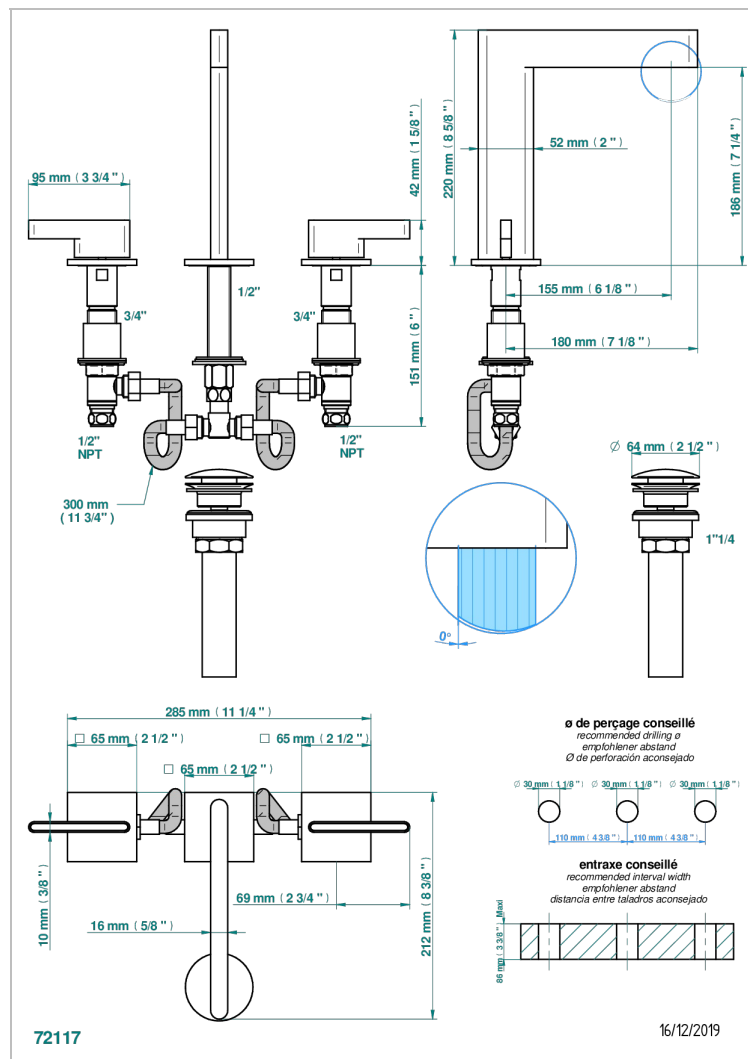

ICON-X - TITANIUM WITH LEVER HANDLES

U7M-151/US

Widespread lavatory set with drain

CHARACTERISTIC

- Icon-x - titanium with lever handles
- Widespread lavatory set with drain

AVAILABLE FINITIONS

Black ceram - D30
Blush PVD - H62
Brass color PVD - H49
Brown bronze color PVD - F33
Chrome polished - A02
Gold color PVD - H52