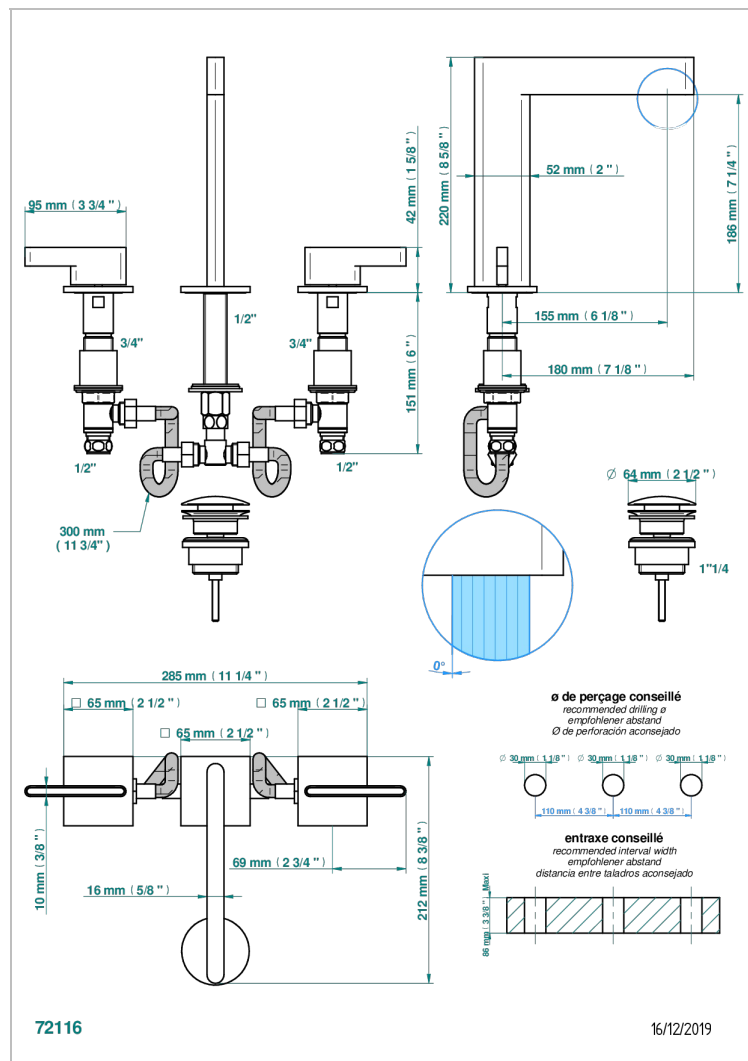

# ICON-X TITANIUM WITH LEVER

U7M-151

Rim mounted 3-hole basin mixer with waste

## CHARACTERISTIC

- ACS : 18ACCLY393
- NF : NF EN 200 - IA - Chrome