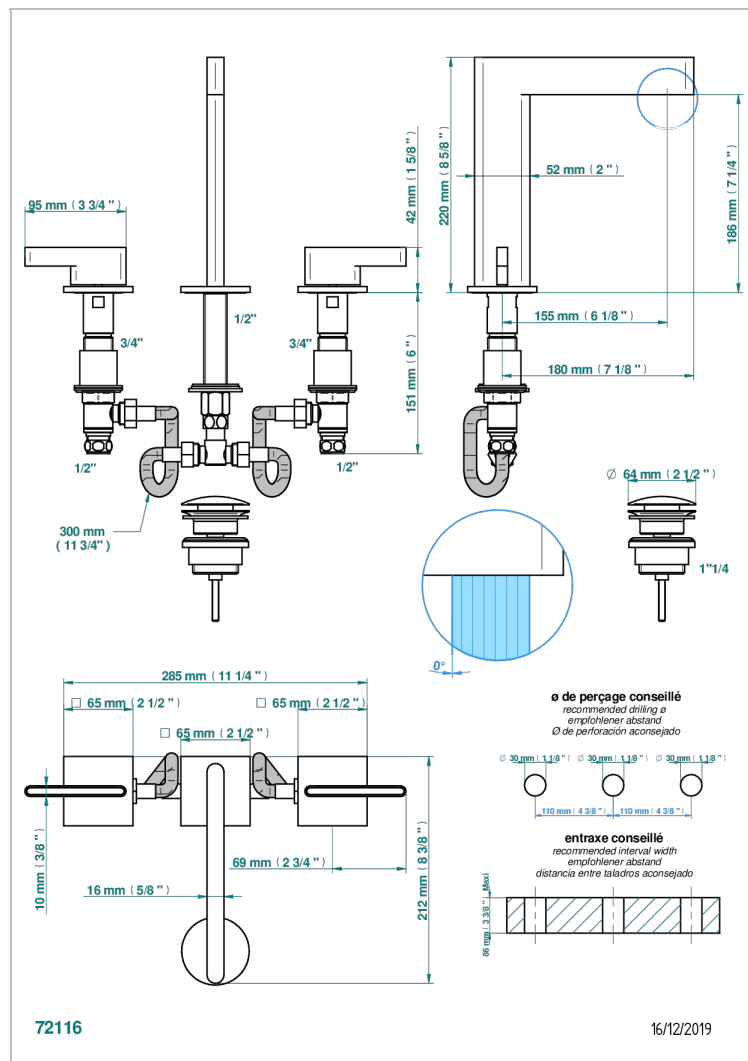

ICON-X TITANIUM WITH LEVER

U7M-151

Rim mounted 3-hole basin mixer with waste

CHARACTERISTIC

- ACS : 18ACCLY393
- NF : NF EN 200 - IA - Chrome

STANDARDS

AVAILABLE FINITIONS

Antique nickel - H28
Black ceram - D30
Blush PVD - H62
Brass color PVD - H49
Brown bronze color PVD - F33
Gold color PVD - H52