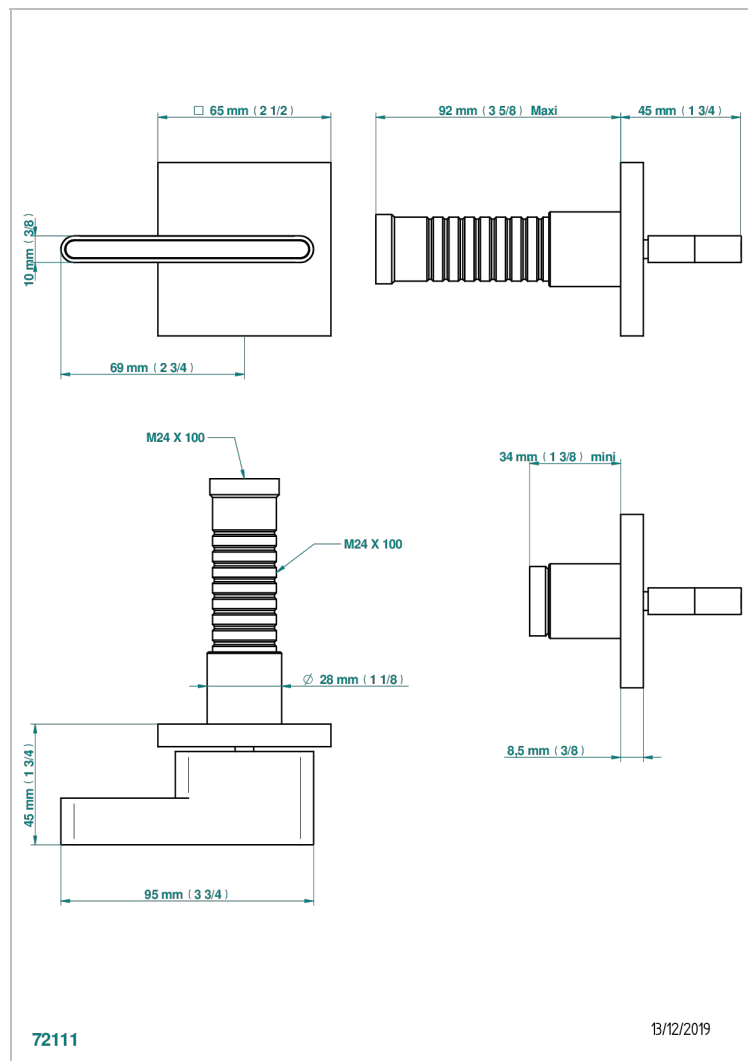

ICON-X - TITANIUM WITH LEVER HANDLES

U7M-30B

Wall volume control 30 & 32 trim

CHARACTERISTIC

- Icon-x - titanium with lever handles
- Wall volume control 30 & 32 trim

RELATED SKU'S

- Ref. G00-32CUSA 3/4" Volume control wall valve with ceramic cartridge
- Ref. G00-32HUSA 3/4" Volume control wall valve with ceramic cartridge counterclockwise
- Ref. G00-30CUSA 1/2" volume control wall valve with ceramic cartridge
- Ref. G00-30HUSA 1/2" Volume control wall valve with ceramic cartridge counterclockwise

AVAILABLE FINITIONS

Black ceram - D30
Blush PVD - H62
Brass color PVD - H49
Brown bronze color PVD - F33
Chrome polished - A02
Gold color PVD - H52

Gold mat - F07
Gold polished - F01
Graphite PVD - H64
Matt Umber PVD - H67
Matt blush PVD - H60
Matt brass color PVD - H50

Matt brown bronze color PVD - F34
Matt chrome (American satin) - C02
Matt gold color PVD - H53
Matt graphite PVD - H65
Matt nickel (American satin) - C01
Matt nickel color PVD - H56

Nickel antique / Sovereign - H28
Nickel color PVD - H55
Nickel polished - B01
Soft gold - F30
Soft matt gold - F31
Umber PVD - H66