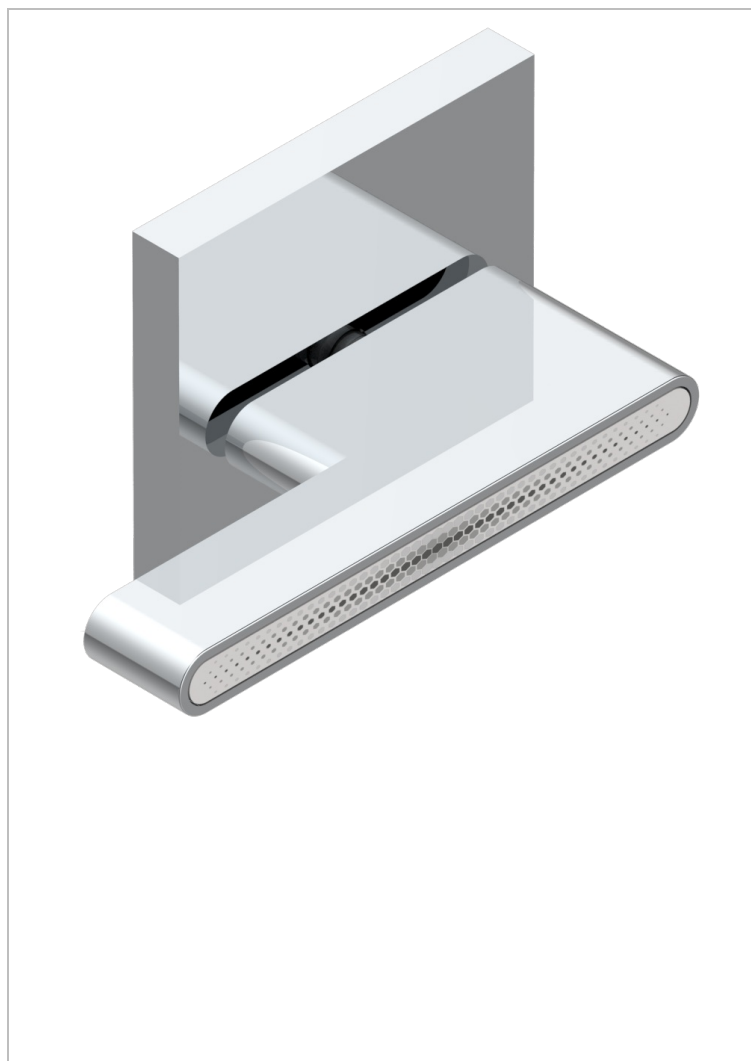

ICON-X - TITANIUM WITH LEVER HANDLES

U7M-30B

Wall volume control 30 & 32 trim

CHARACTERISTIC

- Icon-x - titanium with lever handles
- Wall volume control 30 & 32 trim

RELATED SKU'S

- Ref. G00-32CUSA 3/4" Volume control wall valve with ceramic cartridge
- Ref. G00-32HUSA 3/4" Volume control wall valve with ceramic cartridge counterclockwise
- Ref. G00-30CUSA 1/2" volume control wall valve with ceramic cartridge
- Ref. G00-30HUSA 1/2" Volume control wall valve with ceramic cartridge counterclockwise

AVAILABLE FINITIONS

Black ceram - D30
Blush PVD - H62
Brass color PVD - H49
Brown bronze color PVD - F33
Chrome polished - A02
Gold color PVD - H52

Gold mat - F07
Gold polished - F01
Graphite PVD - H64
Matt Umber PVD - H67
Matt blush PVD - H60
Matt brass color PVD - H50

Matt brown bronze color PVD - F34
Matt chrome (American satin) - C02
Matt gold color PVD - H53
Matt graphite PVD - H65
Matt nickel (American satin) - C01
Matt nickel color PVD - H56

Nickel antique / Sovereign - H28
Nickel color PVD - H55
Nickel polished - B01
Soft gold - F30
Soft matt gold - F31
Umber PVD - H66