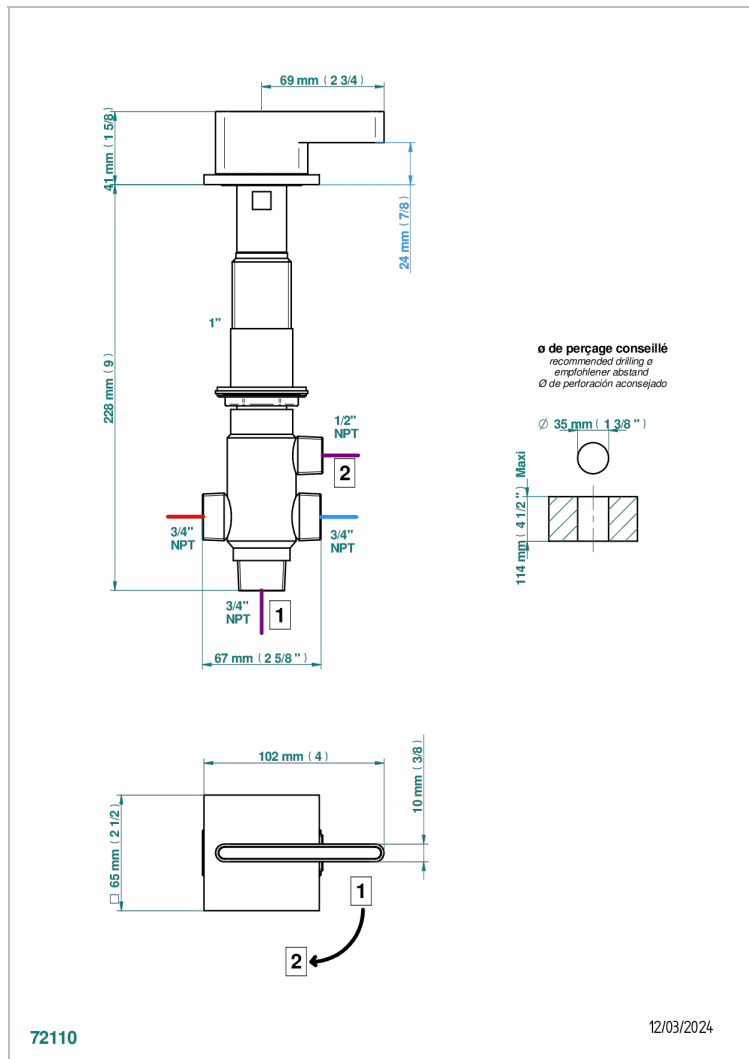

ICON-X TITANIUM WITH LEVER

U7M-50/4/VG

Rim mounted 4 way diverter : 2 inlets and 2 outlets

CHARACTERISTIC

- Icon-x titanium with lever
- Rim mounted 4 way diverter : 2 inlets and 2 outlets

AVAILABLE FINITIONS