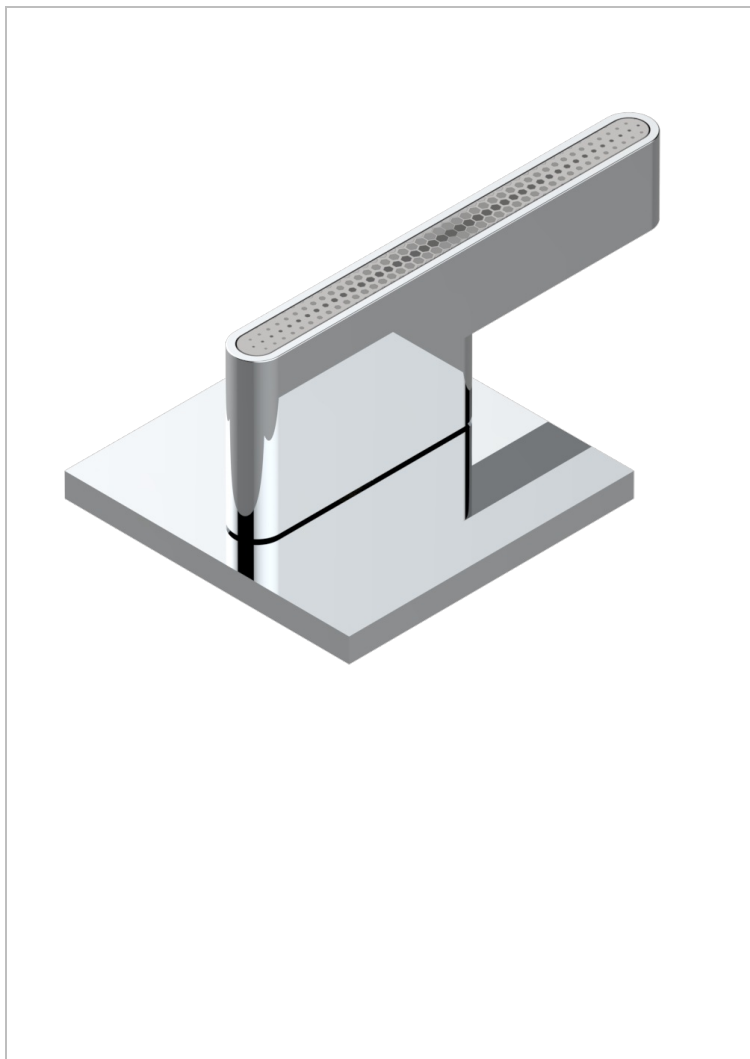

ICON-X TITANIUM WITH LEVER

U7M-50/4/VG

Rim mounted 4 way diverter : 2 inlets and 2 outlets

CHARACTERISTIC

- Icon-x titanium with lever
- Rim mounted 4 way diverter : 2 inlets and 2 outlets

AVAILABLE FINITIONS

Antique nickel - H28
Black ceram - D30
Blush PVD - H62
Brass color PVD - H49
Brown bronze color PVD - F33
Gold color PVD - H52

Graphite PVD - H64
Matt Umber PVD - H67
Matt blush PVD - H60
Matt brass color PVD - H50
Matt brown bronze color PVD - F34
Matt chrome - C02