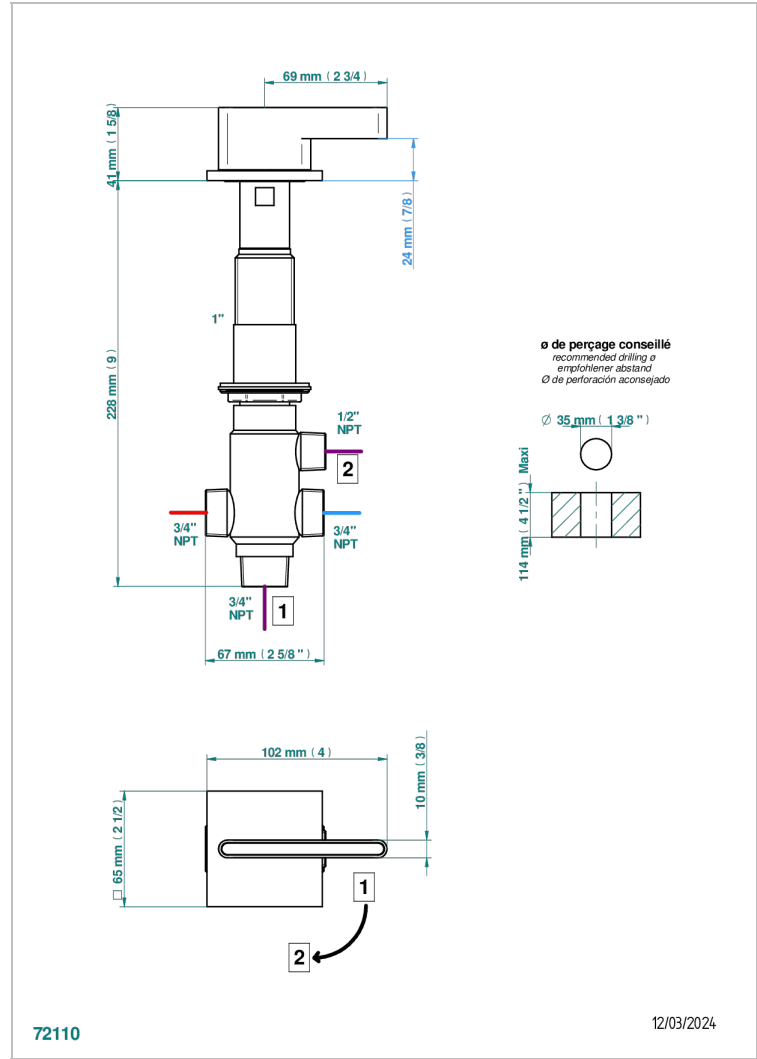

ICON-X - TITANIUM WITH LEVER HANDLES

U7M-504VGUS

2-function deck diverter with trim

CHARACTERISTIC

- Icon-x - titanium with lever handles
- 2-function deck diverter with trim

AVAILABLE FINITIONS

Black ceram - D30
Blush PVD - H62
Brass color PVD - H49
Brown bronze color PVD - F33
Chrome polished - A02
Gold color PVD - H52