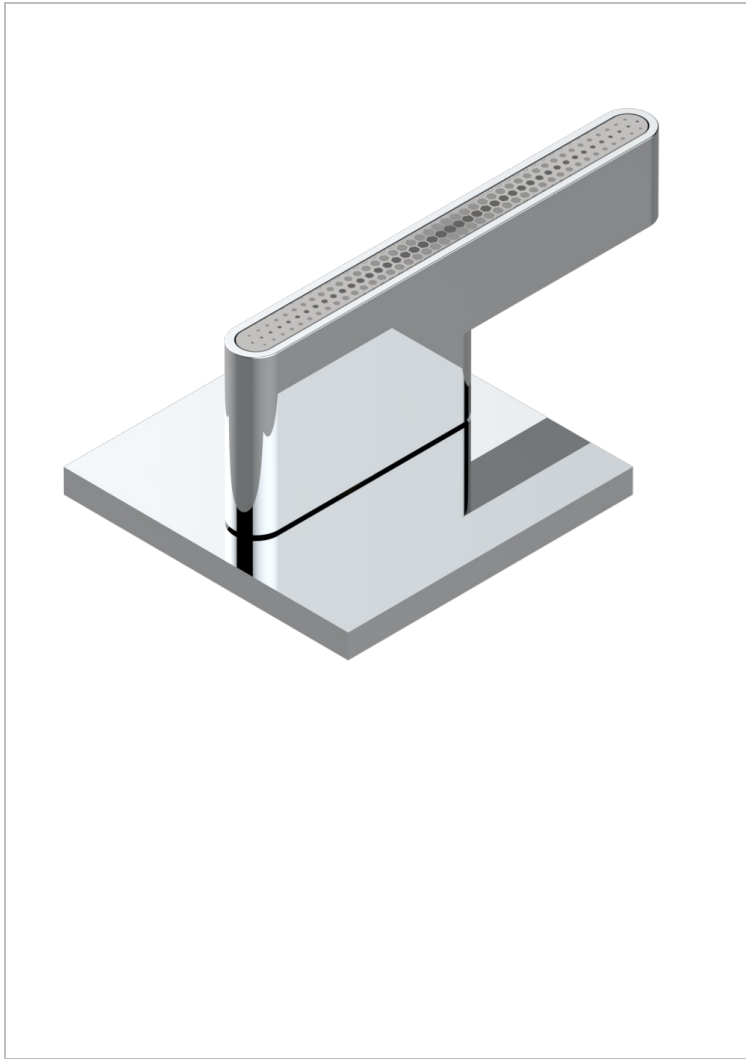

ICON-X - TITANIUM WITH LEVER HANDLES

U7M-504VGUS

2-function deck diverter with trim

CHARACTERISTIC

- Icon-x - titanium with lever handles
- 2-function deck diverter with trim

AVAILABLE FINITIONS

Black ceram - D30
Blush PVD - H62
Brass color PVD - H49
Brown bronze color PVD - F33
Chrome polished - A02
Gold color PVD - H52

Gold mat - F07
Gold polished - F01
Graphite PVD - H64
Matt Umber PVD - H67
Matt blush PVD - H60
Matt brass color PVD - H50

Matt brown bronze color PVD - F34
Matt chrome (American satin) - C02
Matt gold color PVD - H53
Matt graphite PVD - H65
Matt nickel (American satin) - C01
Matt nickel color PVD - H56

Nickel antique / Sovereign - H28
Nickel color PVD - H55
Nickel polished - B01
Soft gold - F30
Soft matt gold - F31
Umber PVD - H66