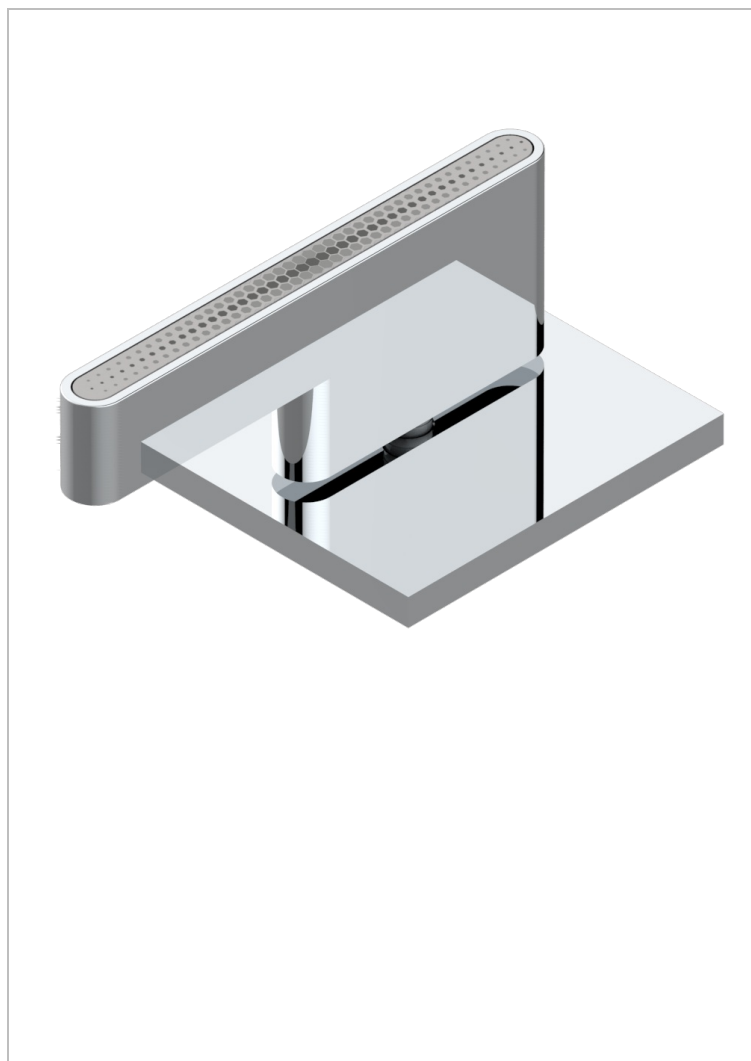

ICON-X - TITANIUM WITH LEVER HANDLES

U7M-35/HUS

1/2" deck valve with trim for lavatory - Hot

CHARACTERISTIC

- Icon-x - titanium with lever handles
- 1/2" deck valve with trim for lavatory - Hot

AVAILABLE FINITIONS

Black ceram - D30
Blush PVD - H62
Brass color PVD - H49
Brown bronze color PVD - F33
Chrome polished - A02
Gold color PVD - H52

Gold mat - F07
Gold polished - F01
Graphite PVD - H64
Matt Umber PVD - H67
Matt blush PVD - H60
Matt brass color PVD - H50

Matt brown bronze color PVD - F34
Matt chrome (American satin) - C02
Matt gold color PVD - H53
Matt graphite PVD - H65
Matt nickel (American satin) - C01
Matt nickel color PVD - H56

Nickel antique / Sovereign - H28
Nickel color PVD - H55
Nickel polished - B01
Soft gold - F30
Soft matt gold - F31
Umber PVD - H66