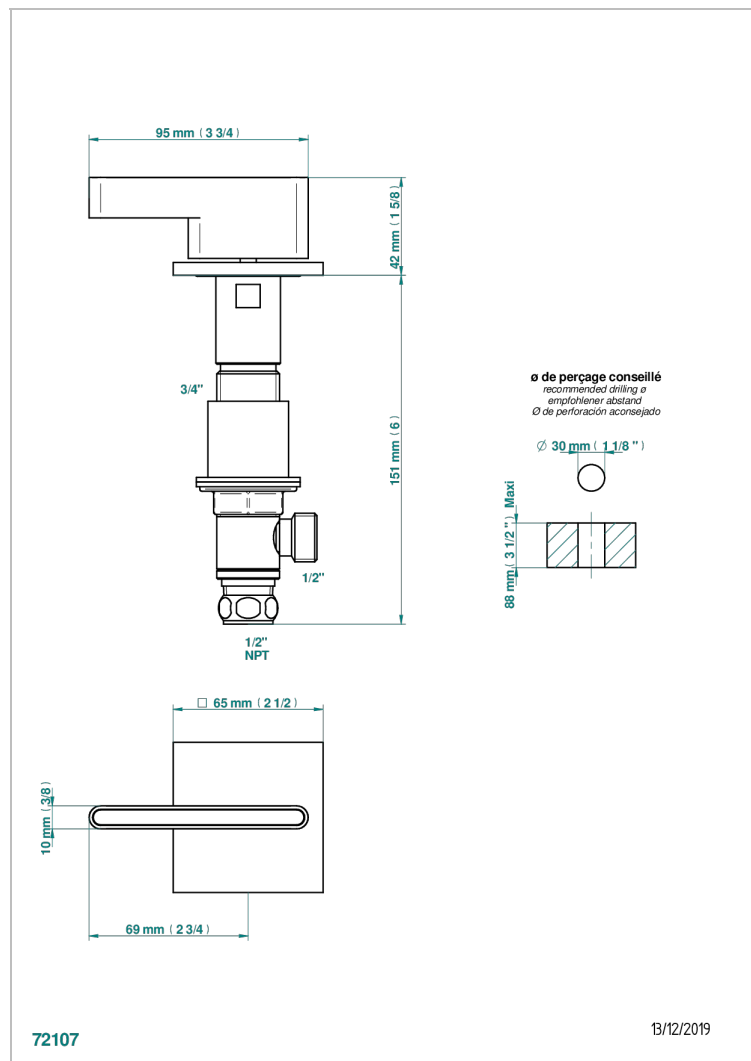

ICON-X - TITANIUM WITH LEVER HANDLES

U7M-35/HUS

1/2" deck valve with trim for lavatory - Hot

CHARACTERISTIC

- Icon-x - titanium with lever handles
- 1/2" deck valve with trim for lavatory - Hot

AVAILABLE FINITIONS