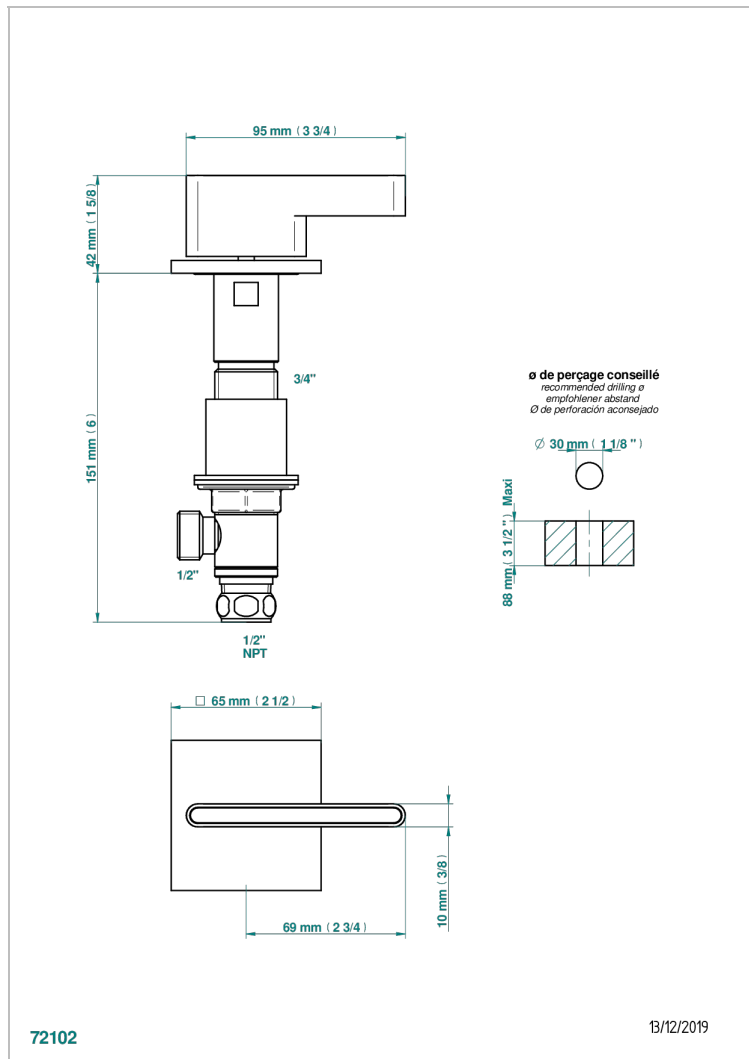

ICON-X - TITANIUM WITH LEVER HANDLES

U7M-35/CUS

1/2" deck valve with trim for lavatory - Cold

CHARACTERISTIC

- Icon-x - titanium with lever handles
- 1/2" deck valve with trim for lavatory - Cold

AVAILABLE FINITIONS