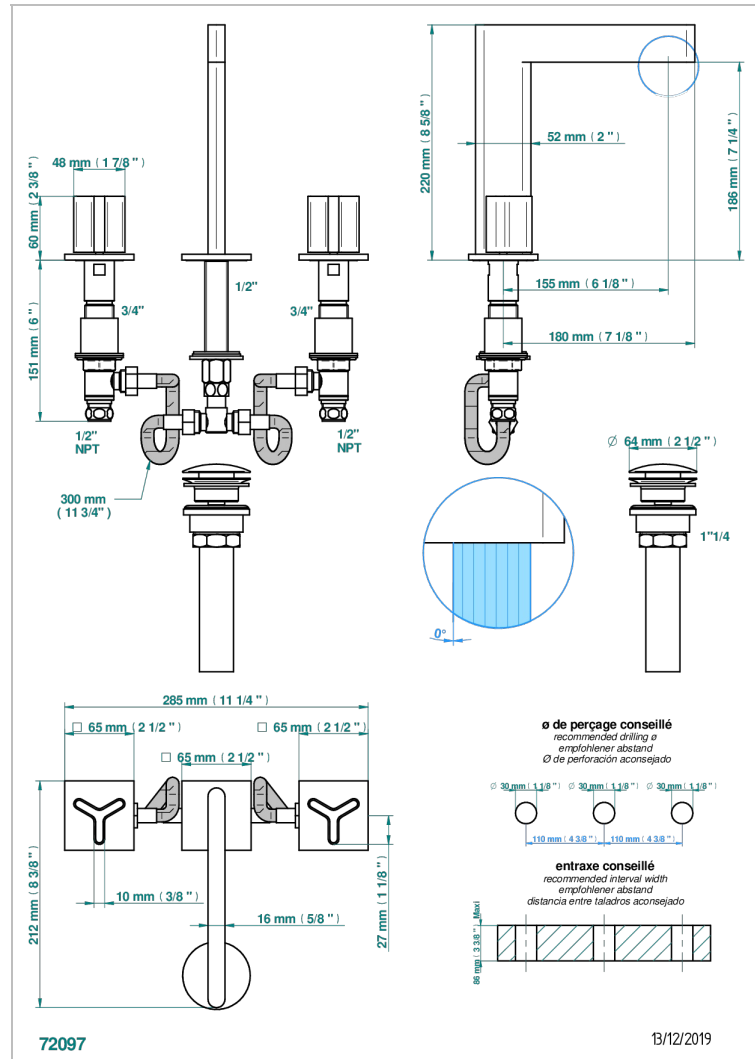

# ICON-X CARBON DORADO

U7S-151/US

Rim mounted 3-hole basin mixer with waste

## CARACTERÍSTICAS

- Icon-x carbon dorado
- Rim mounted 3-hole basin mixer with waste