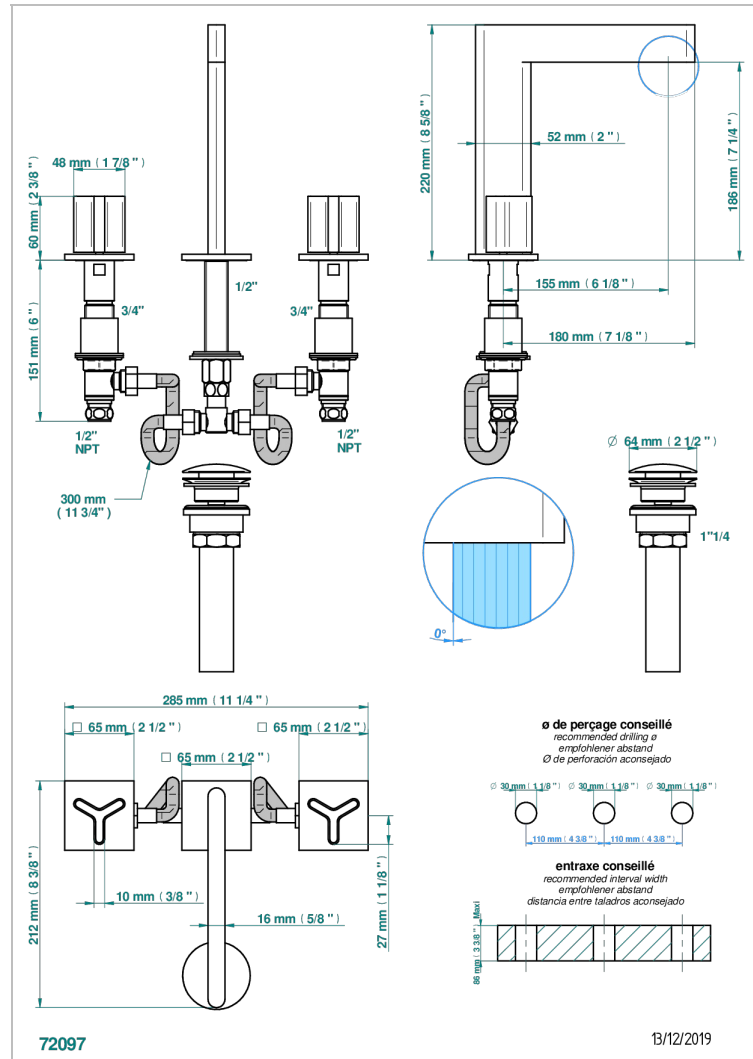

ICON-X CARBON GOLD

U7S-151/US

Widespread lavatory set with drain

CHARACTERISTIC

- Icon-x carbon gold
- Widespread lavatory set with drain

AVAILABLE FINITIONS

Black ceram - D30
Blush PVD - H62
Brass color PVD - H49
Brown bronze color PVD - F33
Chrome polished - A02
Gold color PVD - H52