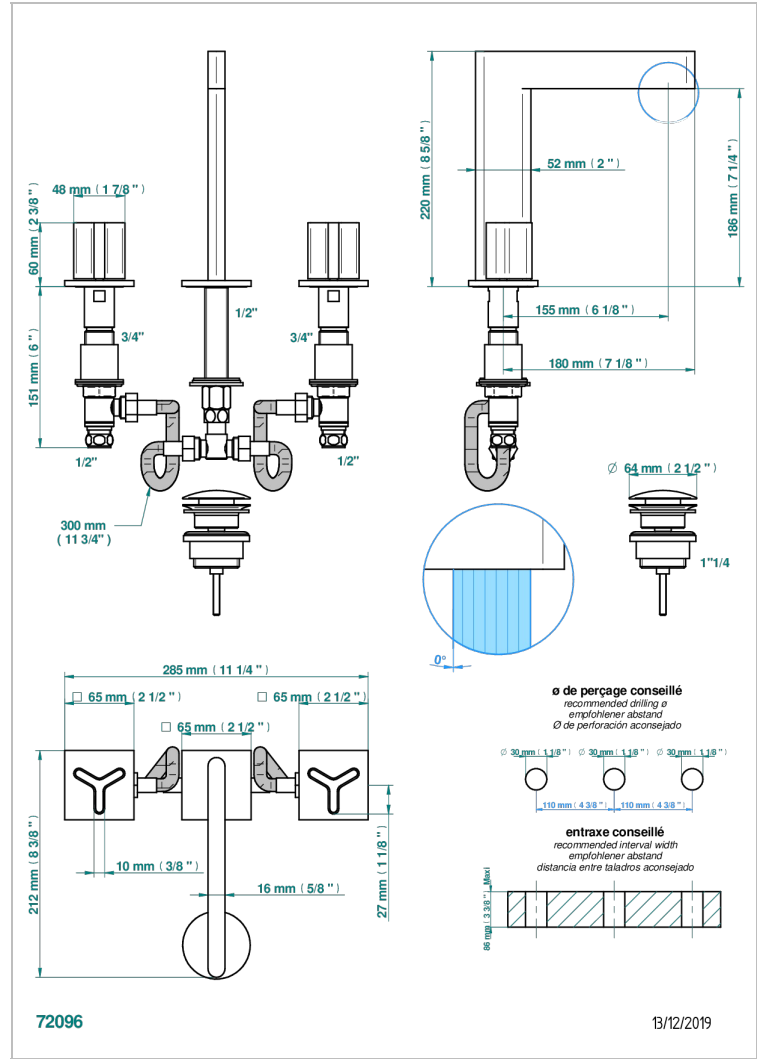

ICON-X CARBON GOLD

U7S-151

Rim mounted 3-hole basin mixer with waste

CHARACTERISTIC

- ACS : 18ACCLY393
- NF : NF EN 200 - IA - Chrome

STANDARDS

AVAILABLE FINITIONS

Antique nickel - H28
Black ceram - D30
Blush PVD - H62
Brass color PVD - H49
Brown bronze color PVD - F33
Gold color PVD - H52