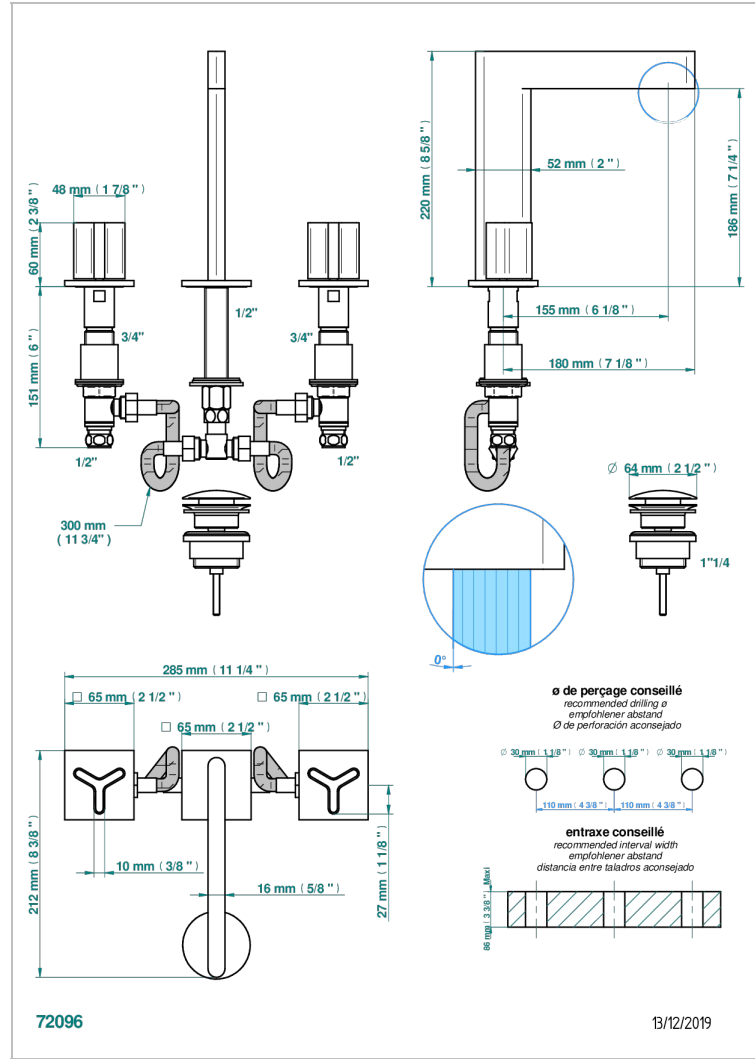

# ICON-X CARBON GOLD

U7S-151

Rim mounted 3-hole basin mixer with waste

## CHARACTERISTIC

- ACS : 18ACCLY393
- NF : NF EN 200 - IA - Chrome