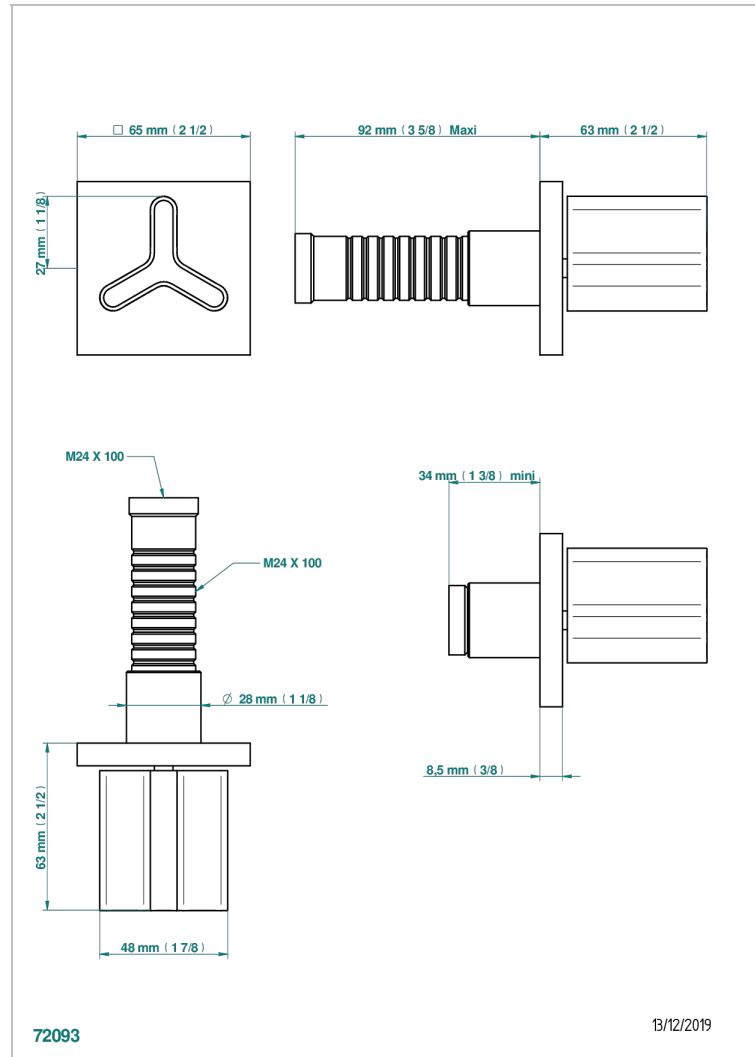

ICON-X CARBON GOLD

U7S-30B

Wall volume control 30 & 32 trim

THG[®]
PARIS

CHARACTERISTIC

- Icon-x carbon gold
- Wall volume control 30 & 32 trim

RELATED SKU'S

- Ref. G00-32CUSA 3/4" Volume control wall valve with ceramic cartridge
- Ref. G00-32HUSA 3/4" Volume control wall valve with ceramic cartridge counterclockwise
- Ref. G00-30CUSA 1/2" volume control wall valve with ceramic cartridge
- Ref. G00-30HUSA 1/2" Volume control wall valve with ceramic cartridge counterclockwise